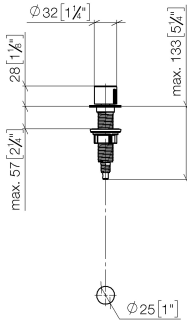

Strainer waste with control handle - Brushed Bronze

10 712 970 Product version from 10/1/2024

mm [inches]

Strainer waste with control handle - Brushed Bronze

10 712 970 Product version from 10/1/2024

Parts for other finishes can be found here: [Chrome](#)

Spare parts list

No.	Item Number	Name	Quantity used	Delivery time
1	09 20 97 030-42	handle	1	60
2	90 12 12 002 00 90	fixing cap	1	2
3	09 27 87 011-42	rosette	1	60
4	09 14 10 042 90	seal	1	2
5	09 29 06 087-42	spindle	1	-
Spare part can no longer be ordered, please order the replacement item				
6	04 30 01 029 00 90	adaptor	1	2
7	09 24 03 175 90	adaptor	1	2
8	09 11 10 073-07	connection	1	30
9	09 11 10 074-07	connection	1	30
10	09 11 10 079-07	connection	1	30
11	09 30 11 087 90	disc	1	2
12	09 23 30 024-07	nut	1	30