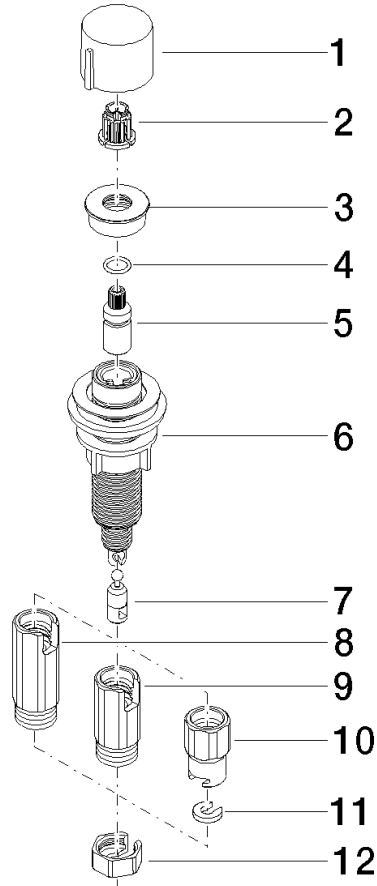

Strainer waste with control handle - Brushed Bronze

10 712 970 Product version from 10/1/2024

mm [inches]

Strainer waste with control handle - Brushed Bronze

10 712 970 Product version from 10/1/2024

Parts for other finishes can be found here: [Chrome](#)

Spare parts list

No.	Item Number	Name	Quantity used	Delivery time
1	09 20 97 030-42	handle	1	60
2	90 12 12 002 00 90	fixing cap	1	2
3	09 27 87 011-42	rosette	1	60
4	09 14 10 042 90	seal	1	2
5	09 29 06 087-42	spindle	1	-
Spare part can no longer be ordered, please order the replacement item				
6	04 30 01 029 00 90	adaptor	1	2
7	09 24 03 175 90	adaptor	1	2
8	09 11 10 073-07	connection	1	30
9	09 11 10 074-07	connection	1	30
10	09 11 10 079-07	connection	1	30
11	09 30 11 087 90	disc	1	2
12	09 23 30 024-07	nut	1	30