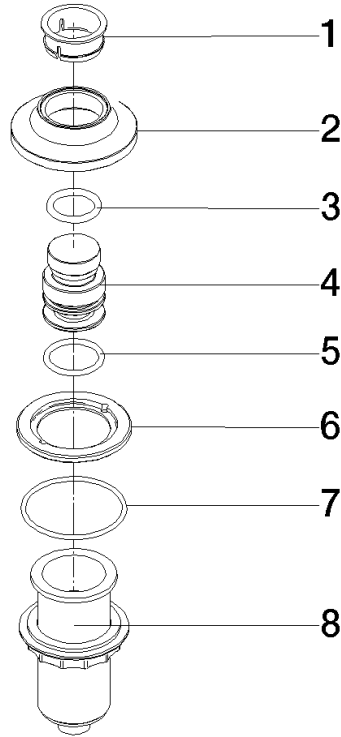

For more information go to www.insinkerator.com

	Brushed Platinum	10 713 809-06
	Chrome	10 713 809-00
	Platinum	10 713 809-08
	Durabross (23kt Gold)	10 713 809-09
	Dark Chrome	10 713 809-19
	Brushed Durabross (23kt Gold)	10 713 809-28
	Matte Black	10 713 809-33
	Brushed Champagne (22kt Gold)	10 713 809-46
	Champagne (22kt Gold)	10 713 809-47
	Brushed Chrome	10 713 809-93
	Brushed Dark Platinum	10 713 809-99

10 713 809

mm [inches]

10 713 809

Parts for other finishes can be found here: [Chrome](#)

Spare parts list

No.	Item Number	Name	Quantity used	Delivery time
1	09 28 10 141 90	sleeve	1	2
2	90 27 80 034 00-06	rosette	1	-
Spare part can no longer be ordered, please order the replacement item				
3	09 14 10 507 90	seal	1	2
4	90 21 33 052 00-06	Pushbutton	1	-
Spare part can no longer be ordered, please order the replacement item				
5	09 14 10 015 90	seal	1	2
6	90 24 01 033 00 90	ring	1	2
7	09 14 10 210 90	seal	1	2
8	04 30 01 186 00 90	sleeve	1	2