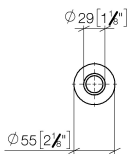

10 713 809

mm [inches]

10 713 809

Parts for other finishes can be found here: [Chrome](#)

Spare parts list

No.	Item Number	Name	Quantity used	Delivery time
1	09 28 10 141 90	sleeve	1	2
2	90 27 80 034 00-06	rosette	1	-
Spare part can no longer be ordered, please order the replacement item				
3	09 14 10 507 90	seal	1	2
4	90 21 33 052 00-06	Pushbutton	1	-
Spare part can no longer be ordered, please order the replacement item				
5	09 14 10 015 90	seal	1	2
6	90 24 01 033 00 90	ring	1	2
7	09 14 10 210 90	seal	1	2
8	04 30 01 186 00 90	sleeve	1	2