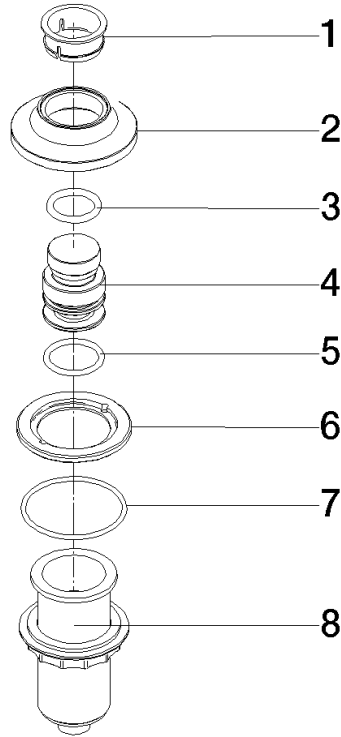

For more information go to www.insinkerator.com

	Platinum	10 713 809-08
	Chrome	10 713 809-00
	Brushed Platinum	10 713 809-06
	Durabrace (23kt Gold)	10 713 809-09
	Dark Chrome	10 713 809-19
	Brushed Durabrace (23kt Gold)	10 713 809-28
	Matte Black	10 713 809-33
	Brushed Champagne (22kt Gold)	10 713 809-46
	Champagne (22kt Gold)	10 713 809-47
	Brushed Chrome	10 713 809-93
	Brushed Dark Platinum	10 713 809-99

10 713 809

mm [inches]

10 713 809

Parts for other finishes can be found here: [Chrome](#)

Spare parts list

No.	Item Number	Name	Quantity used	Delivery time
1	09 28 10 141 90	sleeve	1	2
2	90 27 80 034 00-08	rosette	1	-
Spare part can no longer be ordered, please order the replacement item				
3	09 14 10 507 90	seal	1	2
4	90 21 33 052 00-08	Pushbutton	1	-
Spare part can no longer be ordered, please order the replacement item				
5	09 14 10 015 90	seal	1	2
6	90 24 01 033 00 90	ring	1	2
7	09 14 10 210 90	seal	1	2
8	04 30 01 186 00 90	sleeve	1	2