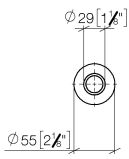

10 713 809

mm [inches]

10 713 809

Parts for other finishes can be found here: [Chrome](#)

Spare parts list

No.	Item Number	Name	Quantity used	Delivery time
1	09 28 10 141 90	sleeve	1	2
2	90 27 80 034 00-08	rosette	1	-
Spare part can no longer be ordered, please order the replacement item				
3	09 14 10 507 90	seal	1	2
4	90 21 33 052 00-08	Pushbutton	1	-
Spare part can no longer be ordered, please order the replacement item				
5	09 14 10 015 90	seal	1	2
6	90 24 01 033 00 90	ring	1	2
7	09 14 10 210 90	seal	1	2
8	04 30 01 186 00 90	sleeve	1	2