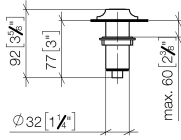

10 713 809

mm [inches]

10 713 809

Parts for other finishes can be found here: [Chrome](#)

Spare parts list

No.	Item Number	Name	Quantity used	Delivery time
1	09 28 10 141 90	sleeve	1	2
2	90 27 80 034 00-08	rosette	1	-
Spare part can no longer be ordered, please order the replacement item				
3	09 14 10 507 90	seal	1	2
4	90 21 33 052 00-08	Pushbutton	1	-
Spare part can no longer be ordered, please order the replacement item				
5	09 14 10 015 90	seal	1	2
6	90 24 01 033 00 90	ring	1	2
7	09 14 10 210 90	seal	1	2
8	04 30 01 186 00 90	sleeve	1	2