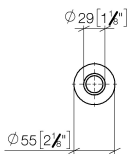

10 713 809

mm [inches]

10 713 809

Parts for other finishes can be found here: [Chrome](#)

### Spare parts list

No.	Item Number	Name	Quantity used	Delivery time
1	09 28 10 141 90	sleeve	1	2
2	90 27 80 034 00-19	rosette	1	-
Spare part can no longer be ordered, please order the replacement item				
3	09 14 10 507 90	seal	1	2
4	90 21 33 052 00-19	Pushbutton	1	-
Spare part can no longer be ordered, please order the replacement item				
5	09 14 10 015 90	seal	1	2
6	90 24 01 033 00 90	ring	1	2
7	09 14 10 210 90	seal	1	2
8	04 30 01 186 00 90	sleeve	1	2