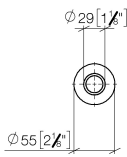

10 713 809

mm [inches]

10 713 809

Parts for other finishes can be found here: [Chrome](#)

Spare parts list

No.	Item Number	Name	Quantity used	Delivery time
1	09 28 10 141 90	sleeve	1	2
2	90 27 80 034 00-28	rosette	1	-
Spare part can no longer be ordered, please order the replacement item				
3	09 14 10 507 90	seal	1	2
4	90 21 33 052 00-28	Pushbutton	1	-
Spare part can no longer be ordered, please order the replacement item				
5	09 14 10 015 90	seal	1	2
6	90 24 01 033 00 90	ring	1	2
7	09 14 10 210 90	seal	1	2
8	04 30 01 186 00 90	sleeve	1	2