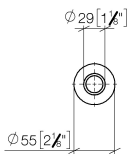

## VAIA AIR SWITCH Control button - Brushed Bronze

10 713 809 Product version from 7/1/2023

mm [inches]

**VAIA AIR SWITCH Control button - Brushed Bronze**

10 713 809 Product version from 7/1/2023

Parts for other finishes can be found here: [Chrome](#)

**Spare parts list**

| No.  | Item Number        | Name       | Quantity used | Delivery time |
|--|--------------------|------------|---------------|---------------|
| 1  | 09 28 10 141 90    | sleeve     | 1             | 2             |
| 2  | 90 27 80 034 00-42 | rosette    | 1             | -             |
| Spare part can no longer be ordered, please order the replacement item |                    |            |               |               |
| 3  | 09 14 10 507 90    | seal       | 1             | 2             |
| 4  | 90 21 33 052 00-42 | Pushbutton | 1             | -             |
| Spare part can no longer be ordered, please order the replacement item |                    |            |               |               |
| 5  | 09 14 10 015 90    | seal       | 1             | 2             |
| 6  | 90 24 01 033 00 90 | ring       | 1             | 2             |
| 7  | 09 14 10 210 90    | seal       | 1             | 2             |
| 8  | 04 30 01 186 00 90 | sleeve     | 1             | 2             |