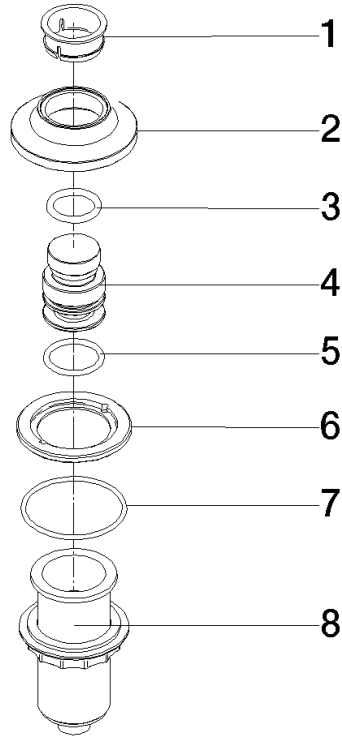

## VAIA AIR SWITCH Control button - Brushed Bronze

10 713 809 Product version from 7/1/2023

mm [inches]

**VAIA AIR SWITCH Control button - Brushed Bronze**

10 713 809 Product version from 7/1/2023

Parts for other finishes can be found here: [Chrome](#)

**Spare parts list**

| No.  | Item Number        | Name       | Quantity used | Delivery time |
|--|--------------------|------------|---------------|---------------|
| 1  | 09 28 10 141 90    | sleeve     | 1             | 2             |
| 2  | 90 27 80 034 00-42 | rosette    | 1             | -             |
| Spare part can no longer be ordered, please order the replacement item |                    |            |               |               |
| 3  | 09 14 10 507 90    | seal       | 1             | 2             |
| 4  | 90 21 33 052 00-42 | Pushbutton | 1             | -             |
| Spare part can no longer be ordered, please order the replacement item |                    |            |               |               |
| 5  | 09 14 10 015 90    | seal       | 1             | 2             |
| 6  | 90 24 01 033 00 90 | ring       | 1             | 2             |
| 7  | 09 14 10 210 90    | seal       | 1             | 2             |
| 8  | 04 30 01 186 00 90 | sleeve     | 1             | 2             |