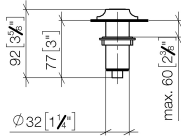

## VAIA AIR SWITCH Control button - Brushed Bronze

10 713 809 Product version from 7/1/2023

mm [inches]

**VAIA AIR SWITCH Control button - Brushed Bronze**

10 713 809 Product version from 7/1/2023

Parts for other finishes can be found here: [Chrome](#)