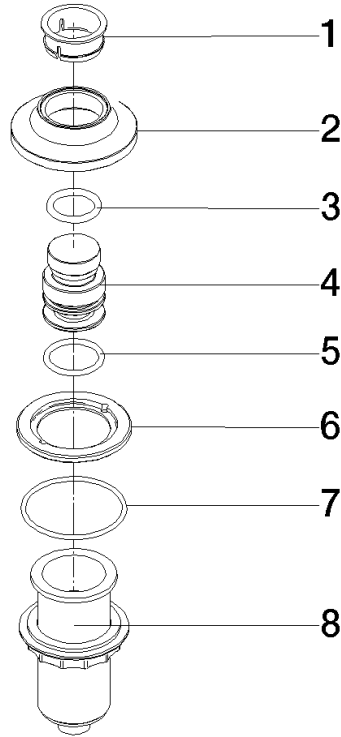

For more information go to www.insinkerator.com

	Brushed Champagne (22kt Gold)	10 713 809-46
	Chrome	10 713 809-00
	Brushed Platinum	10 713 809-06
	Platinum	10 713 809-08
	Durabrand (23kt Gold)	10 713 809-09
	Dark Chrome	10 713 809-19
	Brushed Durabrand (23kt Gold)	10 713 809-28
	Matte Black	10 713 809-33
	Champagne (22kt Gold)	10 713 809-47
	Brushed Chrome	10 713 809-93
	Brushed Dark Platinum	10 713 809-99

10 713 809

mm [inches]

10 713 809

Parts for other finishes can be found here: [Chrome](#)

Spare parts list

No.	Item Number	Name	Quantity used	Delivery time
1	09 28 10 141 90	sleeve	1	2
2	90 27 80 034 00-46	rosette	1	-
Spare part can no longer be ordered, please order the replacement item				
3	09 14 10 507 90	seal	1	2
4	90 21 33 052 00-46	Pushbutton	1	-
Spare part can no longer be ordered, please order the replacement item				
5	09 14 10 015 90	seal	1	2
6	90 24 01 033 00 90	ring	1	2
7	09 14 10 210 90	seal	1	2
8	04 30 01 186 00 90	sleeve	1	2