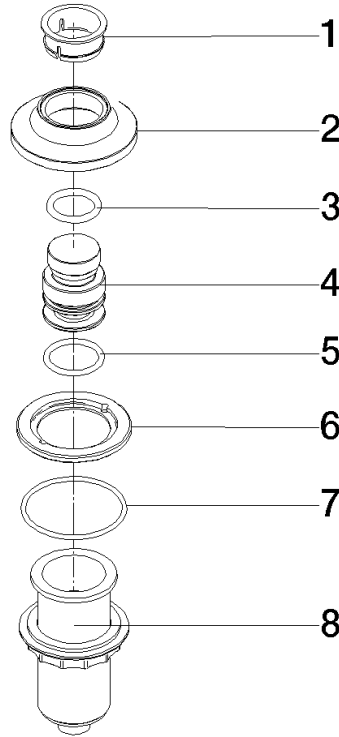

For more information go to [www.insinkerator.com](http://www.insinkerator.com)

	Champagne (22kt Gold)	10 713 809-47
	Chrome	10 713 809-00
	Brushed Platinum	10 713 809-06
	Platinum	10 713 809-08
	Durabross (23kt Gold)	10 713 809-09
	Dark Chrome	10 713 809-19
	Brushed Durabross (23kt Gold)	10 713 809-28
	Matte Black	10 713 809-33
	Brushed Champagne (22kt Gold)	10 713 809-46
	Brushed Chrome	10 713 809-93
	Brushed Dark Platinum	10 713 809-99

10 713 809

mm [inches]

10 713 809

Parts for other finishes can be found here: [Chrome](#)

### Spare parts list

No.	Item Number	Name	Quantity used	Delivery time
1	09 28 10 141 90	sleeve	1	2
2	90 27 80 034 00-47	rosette	1	-
Spare part can no longer be ordered, please order the replacement item				
3	09 14 10 507 90	seal	1	2
4	90 21 33 052 00-47	Pushbutton	1	-
Spare part can no longer be ordered, please order the replacement item				
5	09 14 10 015 90	seal	1	2
6	90 24 01 033 00 90	ring	1	2
7	09 14 10 210 90	seal	1	2
8	04 30 01 186 00 90	sleeve	1	2