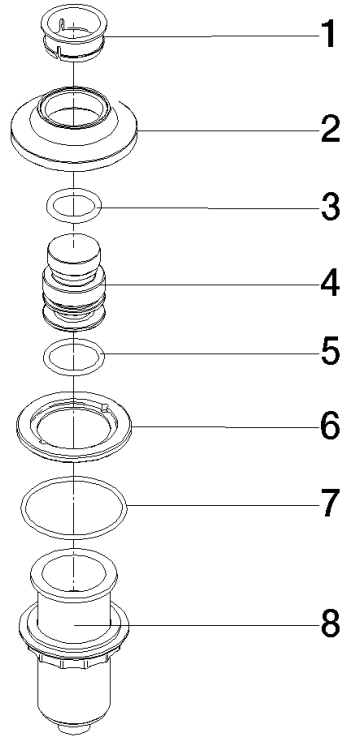

For more information go to [www.insinkerator.com](http://www.insinkerator.com)

	Brushed Chrome	10 713 809-93
	Chrome	10 713 809-00
	Brushed Platinum	10 713 809-06
	Platinum	10 713 809-08
	Durabrand (23kt Gold)	10 713 809-09
	Dark Chrome	10 713 809-19
	Brushed Durabrand (23kt Gold)	10 713 809-28
	Matte Black	10 713 809-33
	Brushed Champagne (22kt Gold)	10 713 809-46
	Champagne (22kt Gold)	10 713 809-47
	Brushed Dark Platinum	10 713 809-99

10 713 809

mm [inches]

10 713 809

Parts for other finishes can be found here: [Chrome](#)

### Spare parts list

No.	Item Number	Name	Quantity used	Delivery time
1	09 28 10 141 90	sleeve	1	2
2	90 27 80 034 00-93	rosette	1	-
Spare part can no longer be ordered, please order the replacement item				
3	09 14 10 507 90	seal	1	2
4	90 21 33 052 00-93	Pushbutton	1	-
Spare part can no longer be ordered, please order the replacement item				
5	09 14 10 015 90	seal	1	2
6	90 24 01 033 00 90	ring	1	2
7	09 14 10 210 90	seal	1	2
8	04 30 01 186 00 90	sleeve	1	2