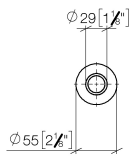

10 713 809

mm [inches]

10 713 809

Parts for other finishes can be found here: [Chrome](#)

### Spare parts list

No.	Item Number	Name	Quantity used	Delivery time
1	09 28 10 141 90	sleeve	1	2
2	90 27 80 034 00-93	rosette	1	-
Spare part can no longer be ordered, please order the replacement item				
3	09 14 10 507 90	seal	1	2
4	90 21 33 052 00-93	Pushbutton	1	-
Spare part can no longer be ordered, please order the replacement item				
5	09 14 10 015 90	seal	1	2
6	90 24 01 033 00 90	ring	1	2
7	09 14 10 210 90	seal	1	2
8	04 30 01 186 00 90	sleeve	1	2