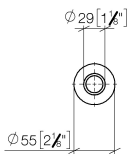

10 713 809

mm [inches]

10 713 809

Parts for other finishes can be found here: [Chrome](#)

### Spare parts list

No.	Item Number	Name	Quantity used	Delivery time
1	09 28 10 141 90	sleeve	1	2
2	90 27 80 034 00-99	rosette	1	-
Spare part can no longer be ordered, please order the replacement item				
3	09 14 10 507 90	seal	1	2
4	90 21 33 052 00-99	Pushbutton	1	-
Spare part can no longer be ordered, please order the replacement item				
5	09 14 10 015 90	seal	1	2
6	90 24 01 033 00 90	ring	1	2
7	09 14 10 210 90	seal	1	2
8	04 30 01 186 00 90	sleeve	1	2