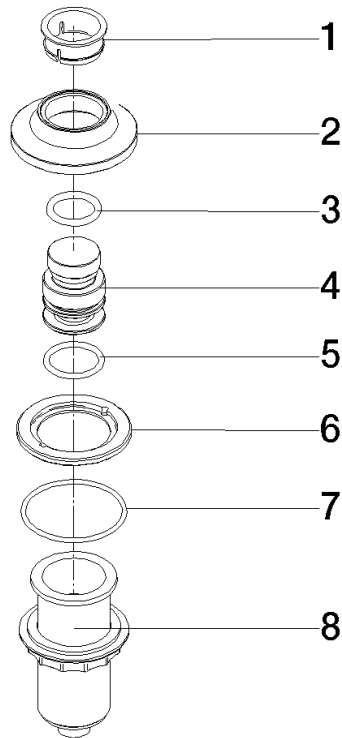

For more information go to [www.insinkerator.com](http://www.insinkerator.com)

	Brushed Dark Platinum	10 713 809-99
	Chrome	10 713 809-00
	Brushed Platinum	10 713 809-06
	Platinum	10 713 809-08
	Durabrace (23kt Gold)	10 713 809-09
	Dark Chrome	10 713 809-19
	Brushed Durabrace (23kt Gold)	10 713 809-28
	Matte Black	10 713 809-33
	Brushed Champagne (22kt Gold)	10 713 809-46
	Champagne (22kt Gold)	10 713 809-47
	Brushed Chrome	10 713 809-93

10 713 809

mm [inches]

10 713 809

Parts for other finishes can be found here: [Chrome](#)

### Spare parts list

No.	Item Number	Name	Quantity used	Delivery time
1	09 28 10 141 90	sleeve	1	2
2	90 27 80 034 00-99	rosette	1	-
Spare part can no longer be ordered, please order the replacement item				
3	09 14 10 507 90	seal	1	2
4	90 21 33 052 00-99	Pushbutton	1	-
Spare part can no longer be ordered, please order the replacement item				
5	09 14 10 015 90	seal	1	2
6	90 24 01 033 00 90	ring	1	2
7	09 14 10 210 90	seal	1	2
8	04 30 01 186 00 90	sleeve	1	2