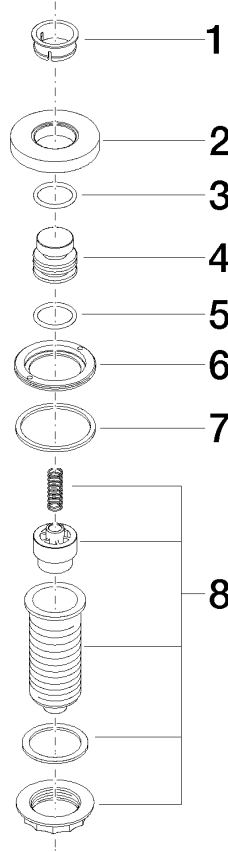

10 713 970

Fits: ELIO, MEM, TARA, ENO, SYNC, TARA
ULTRA, META SQUARE

- for controlling a waste disposal unit

Compatible with waste disposal units with integrated air switch made by Insinkerator®, e.g. Evolution.

The products are not available in all markets, please contact your Dornbracht sales force.

For more information go to www.insinkerator.com

Fits ELIO, ENO, MEM, META SQUARE, SYNC, TARA and TARA ULTRA

	Brushed Platinum	10 713 970-06
	Chrome	10 713 970-00
	Platinum	10 713 970-08
	Durabrace (23kt Gold)	10 713 970-09
	Dark Chrome	10 713 970-19
	Brushed Durabrace (23kt Gold)	10 713 970-28
	Matte Black	10 713 970-33
	Brushed Champagne (22kt Gold)	10 713 970-46
	Champagne (22kt Gold)	10 713 970-47
	Brushed Chrome	10 713 970-93
	Brushed Dark Platinum	10 713 970-99

10 713 970

mm [inches]

10 713 970

Parts for other finishes can be found here: [Chrome](#)

Spare parts list

No.	Item Number	Name	Quantity used	Delivery time
1	09 28 10 141 90	sleeve	1	2
2	09 27 87 012-06	rosette	1	60
3	09 14 10 507 90	seal	1	2
4	09 21 33 045-06	insert	1	10
5	09 14 10 015 90	seal	1	2
6	09 24 01 030 90	ring	1	2
7	09 14 05 037 90	seal	1	2
8	04 30 01 186 00 90	sleeve	1	2