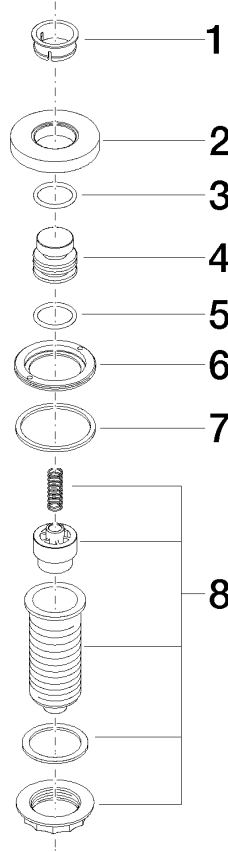

10 713 970

Fits: ELIO, MEM, TARA, ENO, SYNC, TARA ULTRA, META SQUARE

- for controlling a waste disposal unit

Compatible with waste disposal units with integrated air switch made by Insinkerator®, e.g. Evolution.

The products are not available in all markets, please contact your Dornbracht sales force.

For more information go to www.insinkerator.com

Fits ELIO, ENO, MEM, META SQUARE, SYNC, TARA and TARA ULTRA

	Platinum	10 713 970-08
	Chrome	10 713 970-00
	Brushed Platinum	10 713 970-06
	Durabrace (23kt Gold)	10 713 970-09
	Dark Chrome	10 713 970-19
	Brushed Durabrace (23kt Gold)	10 713 970-28
	Matte Black	10 713 970-33
	Brushed Champagne (22kt Gold)	10 713 970-46
	Champagne (22kt Gold)	10 713 970-47
	Brushed Chrome	10 713 970-93
	Brushed Dark Platinum	10 713 970-99

10 713 970

mm [inches]

10 713 970

Parts for other finishes can be found here: [Chrome](#)

Spare parts list

No.	Item Number	Name	Quantity used	Delivery time
1	09 28 10 141 90	sleeve	1	2
2	09 27 87 012-08	rosette	1	60
3	09 14 10 507 90	seal	1	2
4	09 21 33 045-08	insert	1	60
5	09 14 10 015 90	seal	1	2
6	09 24 01 030 90	ring	1	2
7	09 14 05 037 90	seal	1	2
8	04 30 01 186 00 90	sleeve	1	2