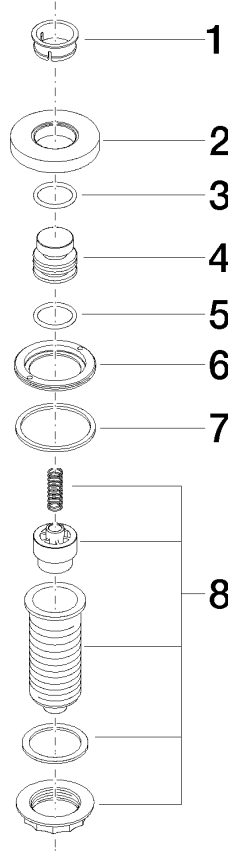

10 713 970

Fits: ELIO, MEM, TARA, ENO, SYNC, TARA ULTRA, META SQUARE

- for controlling a waste disposal unit

Compatible with waste disposal units with integrated air switch made by Insinkerator®, e.g. Evolution.

	Brushed Durabronz (23kt Gold)	10 713 970-28
	Chrome	10 713 970-00
	Brushed Platinum	10 713 970-06
	Platinum	10 713 970-08
	Durabronz (23kt Gold)	10 713 970-09
	Dark Chrome	10 713 970-19
	Matte Black	10 713 970-33
	Brushed Champagne (22kt Gold)	10 713 970-46
	Champagne (22kt Gold)	10 713 970-47
	Brushed Chrome	10 713 970-93
	Brushed Dark Platinum	10 713 970-99

10 713 970

mm [inches]

10 713 970

Parts for other finishes can be found here: [Chrome](#)

**Spare parts list**

No.	Item Number	Name	Quantity used	Delivery time
1	09 28 10 141 90	sleeve	1	2
2	09 27 87 012-28	rosette	1	20
3	09 14 10 507 90	seal	1	2
4	09 21 33 045-28	insert	1	20
5	09 14 10 015 90	seal	1	2
6	09 24 01 030 90	ring	1	2
7	09 14 05 037 90	seal	1	2
8	04 30 01 186 00 90	sleeve	1	2