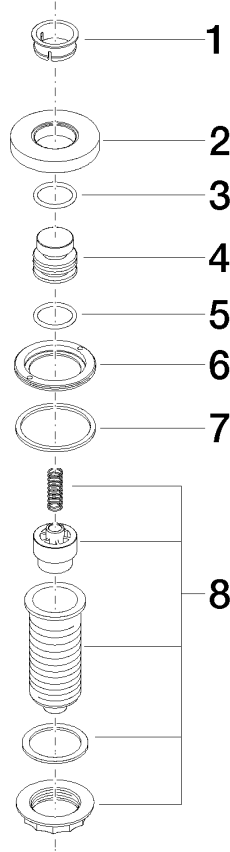

10 713 970

Fits: ELIO, MEM, TARA, ENO, SYNC, TARA  
ULTRA, META SQUARE

- for controlling a waste disposal unit

Compatible with waste disposal units with integrated air switch made by Insinkerator®, e.g. Evolution.

	Matte Black	10 713 970-33
	Chrome	10 713 970-00
	Brushed Platinum	10 713 970-06
	Platinum	10 713 970-08
	Durabross (23kt Gold)	10 713 970-09
	Dark Chrome	10 713 970-19
	Brushed Durabross (23kt Gold)	10 713 970-28
	Brushed Champagne (22kt Gold)	10 713 970-46
	Champagne (22kt Gold)	10 713 970-47
	Brushed Chrome	10 713 970-93
	Brushed Dark Platinum	10 713 970-99

10 713 970

mm [inches]

10 713 970

Parts for other finishes can be found here: [Chrome](#)

**Spare parts list**

No.	Item Number	Name	Quantity used	Delivery time
1	09 28 10 141 90	sleeve	1	2
2	09 27 87 012-33	rosette	1	2
3	09 14 10 507 90	seal	1	2
4	09 21 33 045-33	insert	1	2
5	09 14 10 015 90	seal	1	2
6	09 24 01 030 90	ring	1	2
7	09 14 05 037 90	seal	1	2
8	04 30 01 186 00 90	sleeve	1	2