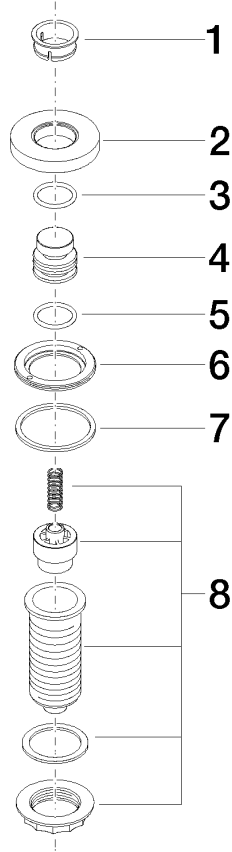

10 713 970

Fits: ELIO, MEM, TARA, ENO, SYNC, TARA
ULTRA, META SQUARE

- for controlling a waste disposal unit

Compatible with waste disposal units with integrated air switch made by Insinkerator®, e.g. Evolution.

The products are not available in all markets, please contact your Dornbracht sales force.

For more information go to www.insinkerator.com

Fits ELIO, ENO, MEM, META SQUARE, SYNC, TARA and TARA ULTRA

	Brushed Champagne (22kt Gold)	10 713 970-46
	Chrome	10 713 970-00
	Brushed Platinum	10 713 970-06
	Platinum	10 713 970-08
	Durabrand (23kt Gold)	10 713 970-09
	Dark Chrome	10 713 970-19
	Brushed Durabrand (23kt Gold)	10 713 970-28
	Matte Black	10 713 970-33
	Champagne (22kt Gold)	10 713 970-47
	Brushed Chrome	10 713 970-93
	Brushed Dark Platinum	10 713 970-99

10 713 970

mm [inches]

10 713 970

Parts for other finishes can be found here: [Chrome](#)

Spare parts list

No.	Item Number	Name	Quantity used	Delivery time
1	09 28 10 141 90	sleeve	1	2
2	09 27 87 012-46	rosette	1	30
3	09 14 10 507 90	seal	1	2
4	09 21 33 045-46	insert	1	30
5	09 14 10 015 90	seal	1	2
6	09 24 01 030 90	ring	1	2
7	09 14 05 037 90	seal	1	2
8	04 30 01 186 00 90	sleeve	1	2