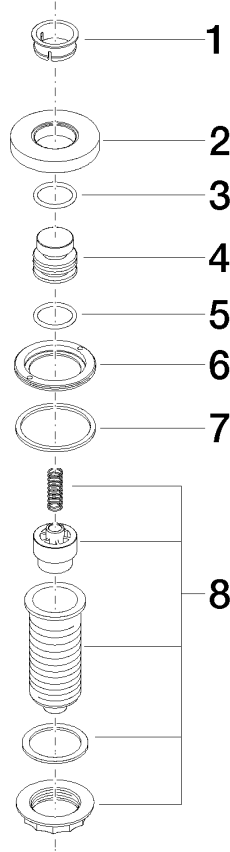

10 713 970

Fits: ELIO, MEM, TARA, ENO, SYNC, TARA
ULTRA, META SQUARE

- for controlling a waste disposal unit

Compatible with waste disposal units with integrated air switch made by Insinkerator®, e.g. Evolution.

The products are not available in all markets, please contact your Dornbracht sales force.

For more information go to www.insinkerator.com

Fits ELIO, ENO, MEM, META SQUARE, SYNC, TARA and TARA ULTRA

	Brushed Chrome	10 713 970-93
	Chrome	10 713 970-00
	Brushed Platinum	10 713 970-06
	Platinum	10 713 970-08
	Durabrand (23kt Gold)	10 713 970-09
	Dark Chrome	10 713 970-19
	Brushed Durabrand (23kt Gold)	10 713 970-28
	Matte Black	10 713 970-33
	Brushed Champagne (22kt Gold)	10 713 970-46
	Champagne (22kt Gold)	10 713 970-47
	Brushed Dark Platinum	10 713 970-99

10 713 970

mm [inches]

10 713 970

Parts for other finishes can be found here: [Chrome](#)

Spare parts list

No.	Item Number	Name	Quantity used	Delivery time
1	09 28 10 141 90	sleeve	1	2
2	09 27 87 012-93	rosette	1	60
3	09 14 10 507 90	seal	1	2
4	09 21 33 045-93	insert	1	60
5	09 14 10 015 90	seal	1	2
6	09 24 01 030 90	ring	1	2
7	09 14 05 037 90	seal	1	2
8	04 30 01 186 00 90	sleeve	1	2