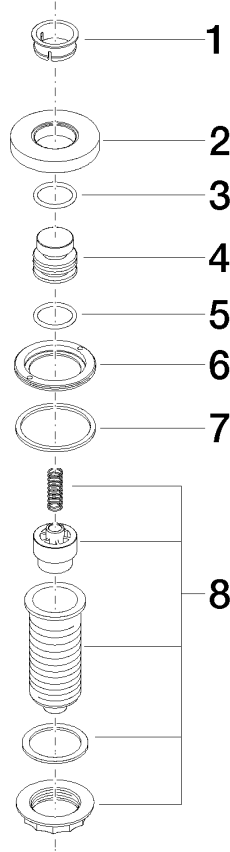

10 713 970

Fits: ELIO, MEM, TARA, ENO, SYNC, TARA  
ULTRA, META SQUARE

- for controlling a waste disposal unit

Compatible with waste disposal units with integrated air switch made by Insinkerator®, e.g. Evolution.

|  |                               |               |
|--|-------------------------------|---------------|
|   | Brushed Dark Platinum         | 10 713 970-99 |
|   | Chrome                        | 10 713 970-00 |
|   | Brushed Platinum              | 10 713 970-06 |
|   | Platinum                      | 10 713 970-08 |
|   | Durabross (23kt Gold)         | 10 713 970-09 |
|   | Dark Chrome                   | 10 713 970-19 |
|   | Brushed Durabross (23kt Gold) | 10 713 970-28 |
|   | Matte Black                   | 10 713 970-33 |
|   | Brushed Champagne (22kt Gold) | 10 713 970-46 |
|   | Champagne (22kt Gold)         | 10 713 970-47 |
|  | Brushed Chrome                | 10 713 970-93 |

10 713 970

mm [inches]

10 713 970

Parts for other finishes can be found here: [Chrome](#)

**Spare parts list**

| No. | Item Number        | Name    | Quantity used | Delivery time |
|-----|--------------------|---------|---------------|---------------|
| 1   | 09 28 10 141 90    | sleeve  | 1             | 2             |
| 2   | 09 27 87 012-99    | rosette | 1             | 30            |
| 3   | 09 14 10 507 90    | seal    | 1             | 2             |
| 4   | 09 21 33 045-99    | insert  | 1             | 30            |
| 5   | 09 14 10 015 90    | seal    | 1             | 2             |
| 6   | 09 24 01 030 90    | ring    | 1             | 2             |
| 7   | 09 14 05 037 90    | seal    | 1             | 2             |
| 8   | 04 30 01 186 00 90 | sleeve  | 1             | 2             |