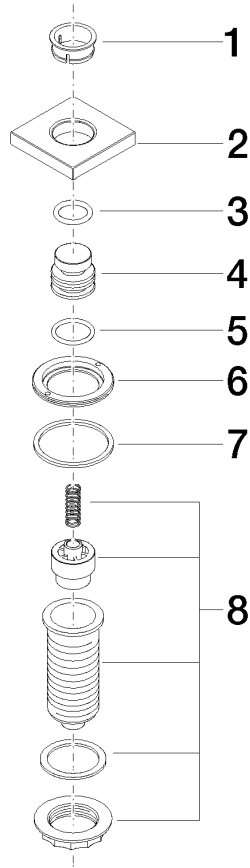

For more information go to www.insinkerator.com

Fits LOT

	Brushed Platinum	10 714 970-06
	Chrome	10 714 970-00
	Platinum	10 714 970-08
	Durabross (23kt Gold)	10 714 970-09
	Dark Chrome	10 714 970-19
	Brushed Durabross (23kt Gold)	10 714 970-28
	Brushed Champagne (22kt Gold)	10 714 970-46
	Champagne (22kt Gold)	10 714 970-47
	Brushed Chrome	10 714 970-93
	Brushed Dark Platinum	10 714 970-99

10 714 970

mm [inches]

10 714 970

Parts for other finishes can be found here: [Chrome](#)

Spare parts list

No.	Item Number	Name	Quantity used	Delivery time
1	09 28 10 141 90	sleeve	1	2
2	09 27 87 013-06	rosette	1	60
3	09 14 10 507 90	seal	1	2
4	09 21 33 045-06	insert	1	10
5	09 14 10 015 90	seal	1	2
6	09 24 01 030 90	ring	1	2
7	09 14 05 037 90	seal	1	2
8	04 30 01 186 00 90	sleeve	1	2