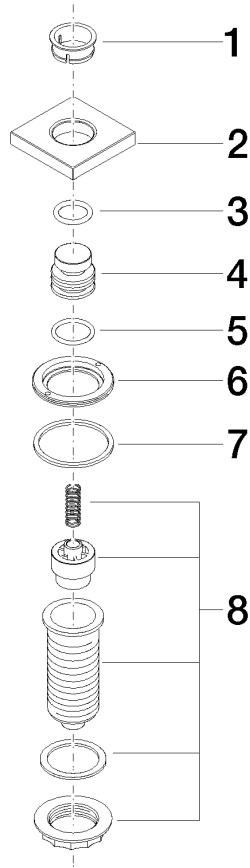

## AIR SWITCH Control button - Durabronss (23kt Gold)

LOT

10 714 970

- for controlling a waste disposal unit

Compatible with waste disposal units with integrated air switch made by Insinkerator®, e.g. Evolution.

The products are not available in all markets, please contact your Dornbracht sales force.

For more information go to [www.insinkerator.com](http://www.insinkerator.com)

Fits LOT

	Durabronss (23kt Gold)	10 714 970-09
	Chrome	10 714 970-00
	Brushed Platinum	10 714 970-06
	Platinum	10 714 970-08
	Dark Chrome	10 714 970-19
	Brushed Durabronss (23kt Gold)	10 714 970-28
	Brushed Champagne (22kt Gold)	10 714 970-46
	Champagne (22kt Gold)	10 714 970-47
	Brushed Chrome	10 714 970-93
	Brushed Dark Platinum	10 714 970-99

10 714 970

mm [inches]

10 714 970

Parts for other finishes can be found here: [Chrome](#)

**Spare parts list**

No.	Item Number	Name	Quantity used	Delivery time
1	09 28 10 141 90	sleeve	1	2
2	09 27 87 013-09	rosette	1	40
3	09 14 10 507 90	seal	1	2
4	09 21 33 045-09	insert	1	40
5	09 14 10 015 90	seal	1	2
6	09 24 01 030 90	ring	1	2
7	09 14 05 037 90	seal	1	2
8	04 30 01 186 00 90	sleeve	1	2