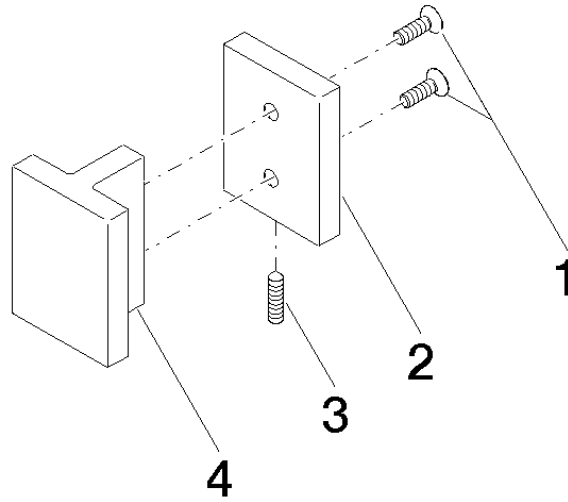

Door handle - Matte Black

11 000 980

	Matte Black	11 000 980-33
	Chrome	11 000 980-00
	Brushed Platinum	11 000 980-06

Required miscellaneous

**Attachment set for towel
bar/tumbler mounting on two
sides -**

12 351 970 90

Required miscellaneous

**Attachment set for towel
bar/tumbler mounting on one side
-**
•for installation on glass tiles

12 350 970 90

Door handle - Matte Black

11 000 980

mm [inches]

Door handle - Matte Black

11 000 980

Door handle - Matte Black

11 000 980

Spare parts list

No.	Item Number	Name	Quantity used	Delivery time
	09 30 30 170 90	screw	5	2