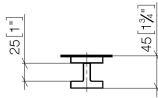

12 351 970 90

Required miscellaneous

**Attachment set for towel
bar/tumbler mounting on one side
-**
•for installation on glass tiles

12 350 970 90

Door handle - Matte Black

11 000 980

mm [inches]

Door handle - Matte Black

11 000 980

Door handle - Matte Black

11 000 980

Spare parts list

No.	Item Number	Name	Quantity used	Delivery time
	09 30 30 170 90	screw	5	2