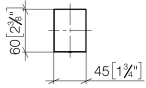

## Cover - Brushed Platinum

---

11 001 980

## Cover - Brushed Platinum

---

11 001 980

mm [inches]