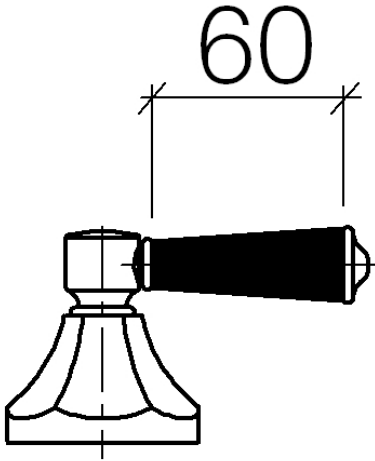

11 170 370

- for basin fittings

NOTE: Mixers are supplied without lever inserts.  
Please order the lever inserts separately!

	Brushed Durabron (23kt Gold)	11 170 370-28
	Chrome	11 170 370-00
	Gold (23.9kt)	11 170 370-01
	Brushed Platinum	11 170 370-06
	Platinum	11 170 370-08
	Durabron (23kt Gold)	11 170 370-09
	white	11 170 370-12
	black	11 170 370-13
	Brushed Dark Platinum	11 170 370-99

## MADISON Lever insert - Brushed Durabronz (23kt Gold)

MADISON

11 170 370

Parts for other  
finishes can be found  
here: [Chrome](#)