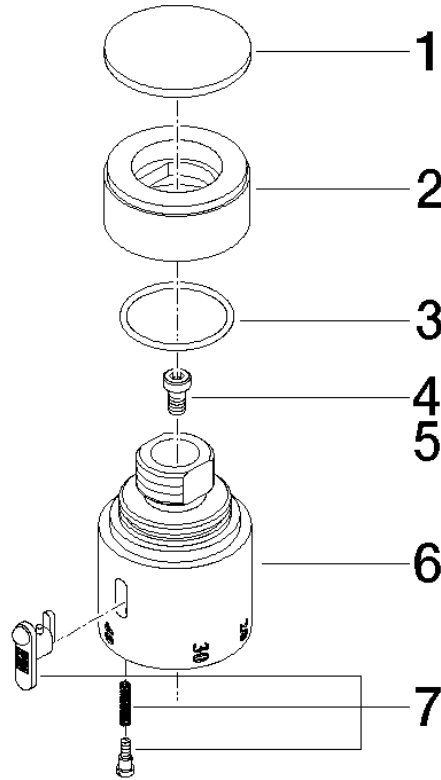

Temperature control handle - Chrome

11 420 220

	Chrome	11 420 220-00
	Brushed Platinum	11 420 220-06
	Platinum	11 420 220-08
	Durabass (23kt Gold)	11 420 220-09

Temperature control handle - Chrome

11 420 220

Temperature control handle - Chrome

11 420 220

Temperature control handle - Chrome

11 420 220

Parts for other finishes can be found here: [Brushed](#)
[Platinum](#)

Spare parts list

No.	Item Number	Name	Quantity used	Delivery time
3	09 14 10 040 90	seal	1	2
4	90 30 30 027 00 90	screw	1	2
5	09 30 33 004 90	screw	1	2
7	90 21 33 020 00 90	handle	1	2