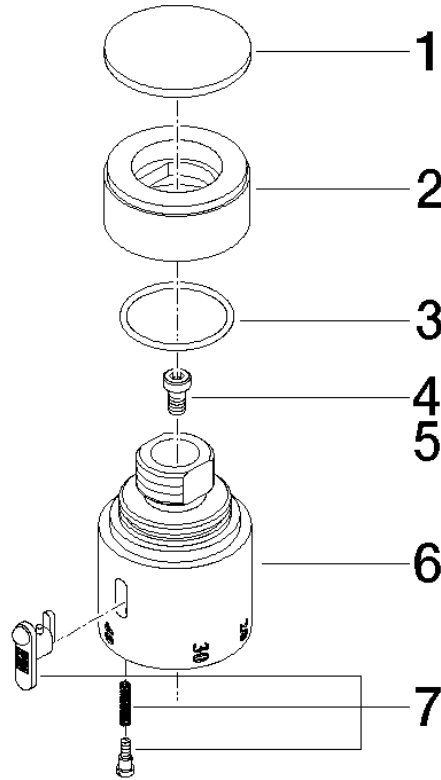

Temperature control handle - Brushed Platinum

11 420 220

	Brushed Platinum	11 420 220-06
	Chrome	11 420 220-00
	Platinum	11 420 220-08
	Durabress (23kt Gold)	11 420 220-09

Temperature control handle - Brushed Platinum

11 420 220

Temperature control handle - Brushed Platinum

11 420 220

Temperature control handle - Brushed Platinum

11 420 220

Parts for other finishes can be found here: [Chrome](#)

Spare parts list

No.	Item Number	Name	Quantity used	Delivery time
3	09 14 10 040 90	seal	1	2
4	90 30 30 027 00 90	screw	1	2
5	09 30 33 004 90	screw	1	2
7	90 21 33 020 00 90	handle	1	2