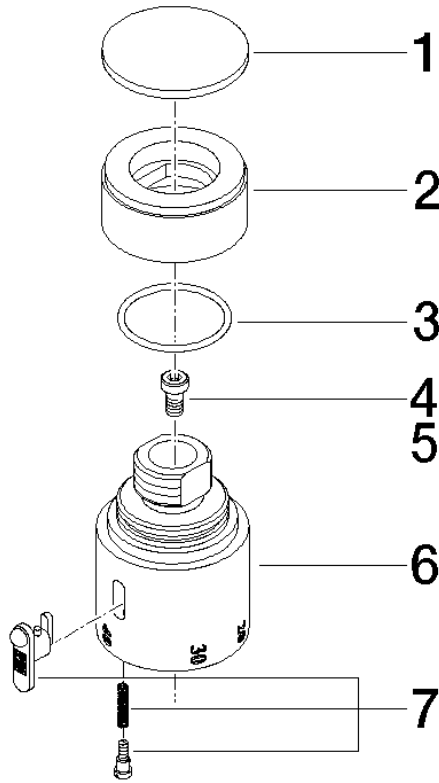

Temperature control handle -

MADISON

11 420 220

11 420 220

11 420 220

Parts for other
finishes can be found
here: [Chrome](#)

11 420 220

Spare parts list