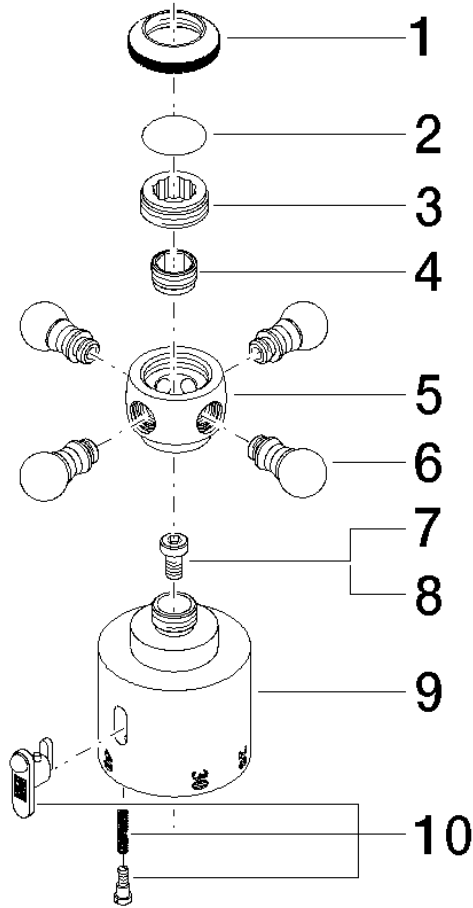

MADISON Temperature control handle - Chrome

MADISON

11 420 360

	Chrome	11 420 360-00
	Brushed Platinum	11 420 360-06
	Platinum	11 420 360-08
	Durabress (23kt Gold)	11 420 360-09
	Brushed Durabress (23kt Gold)	11 420 360-28
	Brushed Dark Platinum	11 420 360-99

MADISON Temperature control handle - Chrome

MADISON

11 420 360

11 420 360

11 420 360

Parts for other finishes can be found here: Brushed Platinum

MADISON Temperature control handle - Chrome

MADISON

11 420 360

Spare parts list

No.	Item Number	Name	Quantity used	Delivery time
	09 20 36 005-00	handle	11	10