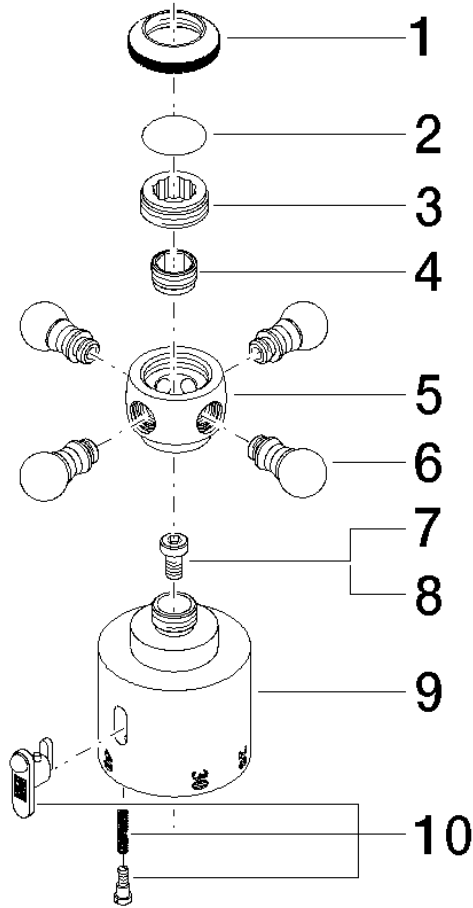

MADISON Temperature control handle - Platinum

MADISON

11 420 360

	Platinum	11 420 360-08
	Chrome	11 420 360-00
	Brushed Platinum	11 420 360-06
	Durabress (23kt Gold)	11 420 360-09
	Brushed Durabress (23kt Gold)	11 420 360-28
	Brushed Dark Platinum	11 420 360-99

MADISON Temperature control handle - Platinum

MADISON

11 420 360

11 420 360

11 420 360

Parts for other finishes can be found here: [Chrome](#)

MADISON Temperature control handle - Platinum

MADISON

11 420 360

Spare parts list

No.	Item Number	Name	Quantity used	Delivery time
	09 20 36 005-08	handle	11	40