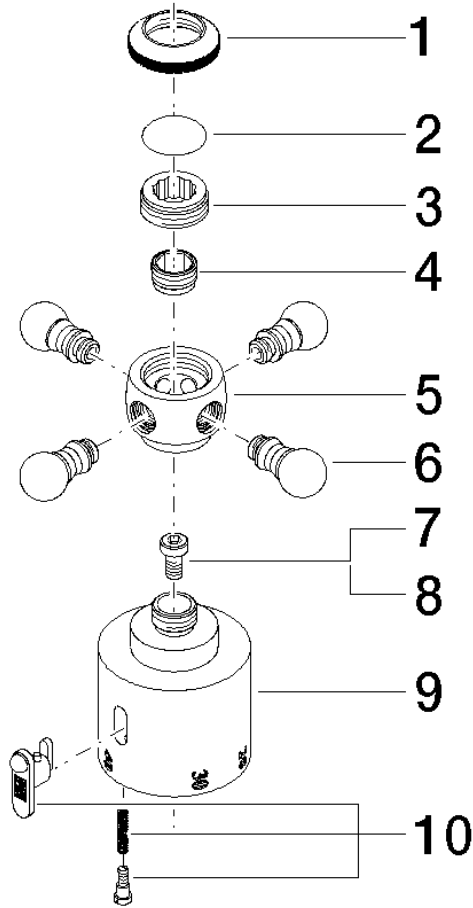

MADISON Temperature control handle - Platinum

MADISON

11 420 360

	Platinum	11 420 360-08
	Chrome	11 420 360-00
	Brushed Platinum	11 420 360-06
	Durabress (23kt Gold)	11 420 360-09
	Brushed Durabress (23kt Gold)	11 420 360-28
		11 420 360-39
	Brushed Bronze	11 420 360-42
		11 420 360-43
	Brushed Dark Platinum	11 420 360-99

MADISON Temperature control handle - Platinum

MADISON

11 420 360

11 420 360

11 420 360

Parts for other finishes can be found here: [Chrome](#)

MADISON Temperature control handle - Platinum

MADISON

11 420 360

Spare parts list

No.	Item Number	Name	Quantity used	Delivery time
	09 20 36 005-08	handle	11	40