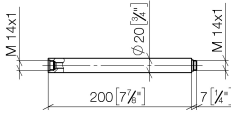

Extension for shower with fixed riser 200 mm - Brushed Platinum

IMO

12 120 970

| | | |
|--|--------------------|---------------|
|  | Brushed Platinum | 12 120 970-06 |
|  | Brushed Light Gold | 12 120 970-27 |

Fits: IMO, LULU, MADISON, MEM, TARA,
CL.1, LISSÉ, VAIA, META, CYO

Extension for shower with fixed riser 200 mm - Brushed Platinum

IMO

12 120 970

12 120 970

mm [inches]

12 120 970

Product version from 6/1/2024

Parts for other
finishes can be found
here: Brushed Light
Gold

Extension for shower with fixed riser 200 mm - Brushed Platinum

IMO

12 120 970

Spare parts list

Product version from 6/1/2024

| No. | Item Number | Name | Quantity used | Delivery time |
|-----|--------------------|------|---------------|---------------|
| | 90 14 10 011 00 90 | seal | 2 | 2 |