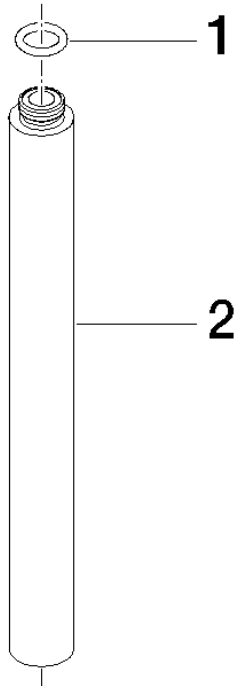

Extension for shower with fixed riser 200 mm - Brushed Platinum

IMO

12 120 970

| | | |
|--|--------------------|---------------|
|  | Brushed Platinum | 12 120 970-06 |
|  | Brushed Light Gold | 12 120 970-27 |

Fits: IMO, LULU, MADISON, MEM, TARA,
CL.1, LISSÉ, VAIA, META, CYO

Extension for shower with fixed riser 200 mm - Brushed Platinum

IMO

12 120 970

12 120 970

mm [inches]

12 120 970

Product version from 6/1/2024

Parts for other
finishes can be found
here: Brushed Light
Gold

Extension for shower with fixed riser 200 mm - Brushed Platinum

IMO

12 120 970

Spare parts list

Product version from 6/1/2024

| No. | Item Number | Name | Quantity used | Delivery time |
|-----|--------------------|------|---------------|---------------|
| | 90 14 10 011 00 90 | seal | 2 | 2 |