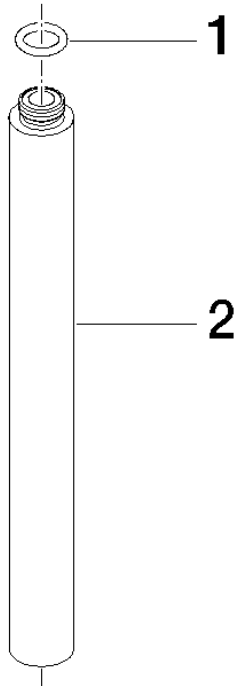

Extension for shower with fixed riser 200 mm - Durabronss (23kt Gold)

IMO

12 120 970

	Durabronss (23kt Gold)	12 120 970-09
	Brushed Light Gold	12 120 970-27

Fits: IMO, LULU, MADISON, MEM, TARA, CL.1, LISSÉ, VAIA, META, CYO

Extension for shower with fixed riser 200 mm - Durabronz (23kt Gold)

IMO

12 120 970

12 120 970

mm [inches]

12 120 970

Product version from 6/1/2024

Parts for other
finishes can be found
here: Brushed Light
Gold

Extension for shower with fixed riser 200 mm - Durabross (23kt Gold)

IMO

12 120 970

Spare parts list

Product version from 6/1/2024

No.	Item Number	Name	Quantity used	Delivery time
	90 14 10 011 00 90	seal	2	2