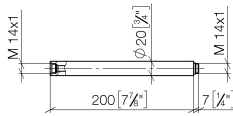

Extension for shower with fixed riser 200 mm - Durabronss (23kt Gold)

IMO

12 120 970

	Durabronss (23kt Gold)	12 120 970-09
	Brushed Light Gold	12 120 970-27

Fits: IMO, LULU, MADISON, MEM, TARA, CL.1, LISSÉ, VAIA, META, CYO

Extension for shower with fixed riser 200 mm - Durabronz (23kt Gold)

IMO

12 120 970

12 120 970

mm [inches]

12 120 970

Product version from 6/1/2024

Parts for other
finishes can be found
here: Brushed Light
Gold

Extension for shower with fixed riser 200 mm - Durabross (23kt Gold)

IMO

12 120 970

Spare parts list

Product version from 6/1/2024

No.	Item Number	Name	Quantity used	Delivery time
	90 14 10 011 00 90	seal	2	2