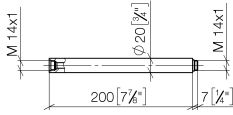

Extension for shower with fixed riser 200 mm - Brushed Light Gold

12 120 970 Product version from 6/1/2024

Extension for shower with fixed riser 200 mm - Brushed Light Gold

12 120 970 Product version from 6/1/2024

Extension for shower with fixed riser 200 mm - Brushed Light Gold

12 120 970 Product version from 6/1/2024

mm [inches]

Extension for shower with fixed riser 200 mm - Brushed Light Gold

12 120 970 Product version from 6/1/2024