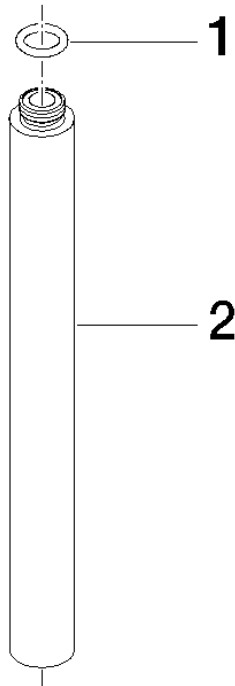

Extension for shower with fixed riser 200 mm - Brushed Light Gold

12 120 970 Product version from 6/1/2024

Extension for shower with fixed riser 200 mm - Brushed Light Gold

12 120 970 Product version from 6/1/2024

Extension for shower with fixed riser 200 mm - Brushed Light Gold

12 120 970 Product version from 6/1/2024

mm [inches]

Extension for shower with fixed riser 200 mm - Brushed Light Gold

12 120 970 Product version from 6/1/2024

Spare parts list

No.	Item Number	Name	Quantity used	Delivery time
1	90 14 10 011 00 90	seal	1	2
2	09 24 04 180-27	extension	1	60