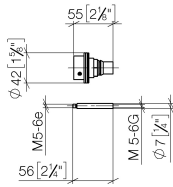

Extension 28 mm -

12 177 970 90

Extension 28 mm -

12 177 970 90

for xTOOL thermostat modules 35 503 / 511 / 521 /
531 / 524 / 534 970 90

Extension 28 mm -

12 177 970 90

mm [inches]

Extension 28 mm -

12 177 970 90

Product version from 5/1/2014

Extension 28 mm -

12 177 970 90

Spare parts list

Product version from 5/1/2014

No.	Item Number	Name	Quantity used	Delivery time
	09 21 02 111 90	sleeve	6	2