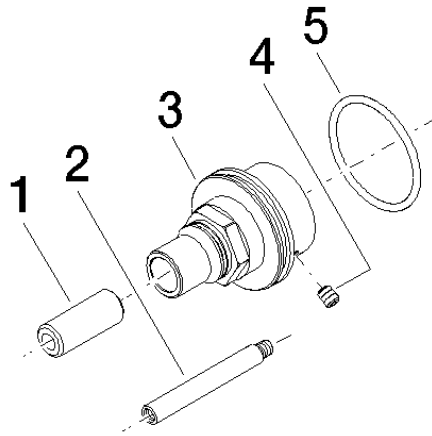

Extension 28 mm -

12 177 970 90

Extension 28 mm -

12 177 970 90

for xTOOL thermostat modules 35 503 / 511 / 521 /
531 / 524 / 534 970 90

Extension 28 mm -

12 177 970 90

mm [inches]

Extension 28 mm -

12 177 970 90

Product version from 5/1/2014

Extension 28 mm -

12 177 970 90

Spare parts list

Product version from 5/1/2014

No.	Item Number	Name	Quantity used	Delivery time
	09 21 02 111 90	sleeve	6	2