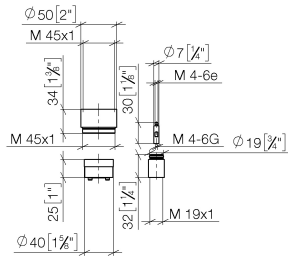

## Extension 25 mm -

---

12 191 970 90 Product version from 7/11/2019

- up to 25 mm: 1 x 12 191 970 90
- 26 mm - 50 mm: 2 x 12 191 970 90

for concealed single-lever shower and bath mixer 36  
12X SSS-FF

## Extension 25 mm -

12 191 970 90 Product version from 7/11/2019

mm [inches]

**Extension 25 mm -**

12 191 970 90 Product version from 7/11/2019

**Spare parts list**

No.	Item Number	Name	Quantity used	Delivery time
1	09 30 09 075 90	key	1	2
2	09 17 01 191 90	sleeve	1	2
3	09 14 10 210 90	seal	1	2
4	09 30 11 186 90	disc	1	2
5	09 14 03 160 90	seal	2	2
6	09 31 11 207 90	bar	1	2
7	09 14 10 047 90	seal	1	2
8	09 17 01 192 90	sleeve	1	2