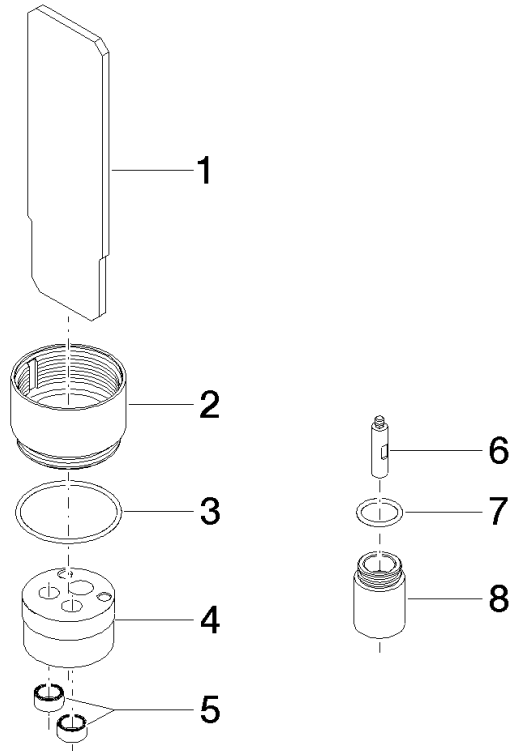

## Extension 25 mm -

---

12 191 970 90 Product version from 7/11/2019

- up to 25 mm: 1 x 12 191 970 90
- 26 mm - 50 mm: 2 x 12 191 970 90

for concealed single-lever shower and bath mixer 36  
12X SSS-FF

## Extension 25 mm -

12 191 970 90 Product version from 7/11/2019

mm [inches]

**Extension 25 mm -**

12 191 970 90 Product version from 7/11/2019

**Spare parts list**

No.	Item Number	Name	Quantity used	Delivery time
1	09 30 09 075 90	key	1	2
2	09 17 01 191 90	sleeve	1	2
3	09 14 10 210 90	seal	1	2
4	09 30 11 186 90	disc	1	2
5	09 14 03 160 90	seal	2	2
6	09 31 11 207 90	bar	1	2
7	09 14 10 047 90	seal	1	2
8	09 17 01 192 90	sleeve	1	2