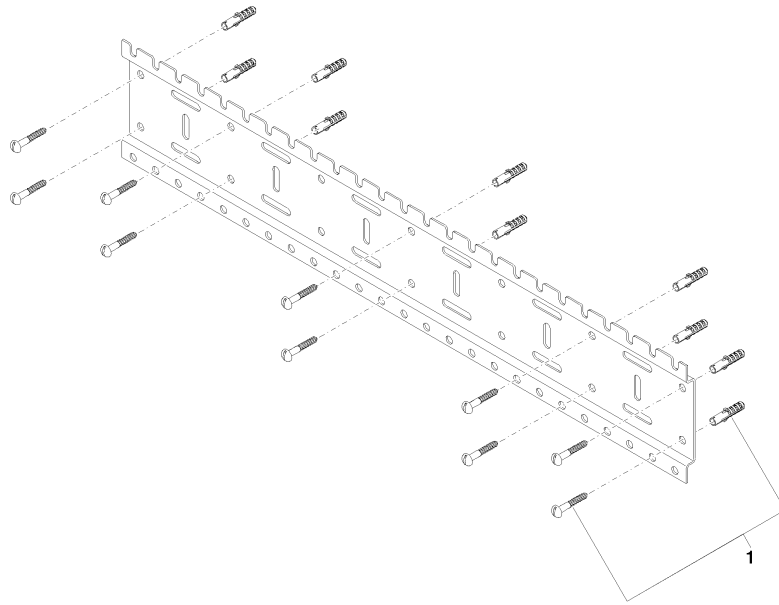

xGRID Installation track 750 mm -

12 315 970 90

- width 750mm
- height 135 mm
- depth 12 mm
- retaining screws and plugs

More information about the xGRID installation track can be found in the planning appendix to the SYMETRICS brochure.

xGRID Installation track 750 mm -

12 315 970 90

mm [inches]

xGRID Installation track 750 mm -

12 315 970 90

xGRID Installation track 750 mm -

12 315 970 90

Spare parts list

No.	Item Number	Name	Quantity used	Delivery time
	04 30 31 024 01 90	fixing set	1	2