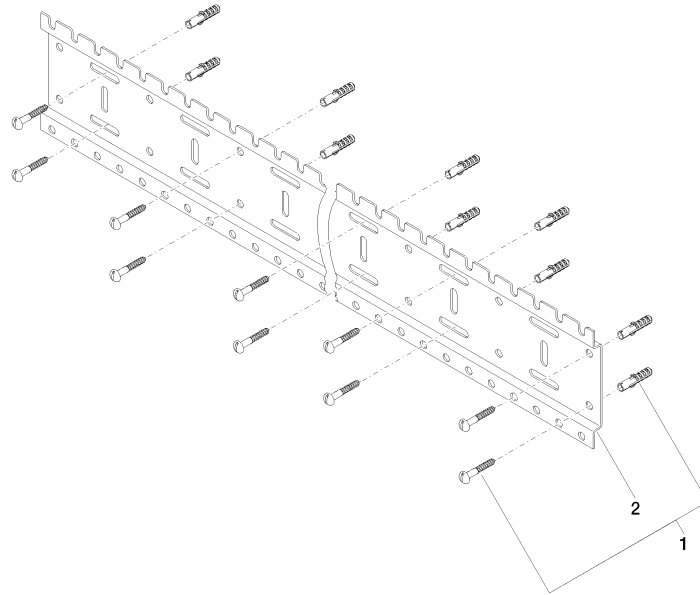

xGRID Installation track 990 mm -

12 320 970 90

- width 990mm
- height 135 mm
- depth 12 mm
- retaining screws and plugs

More information about the xGRID installation track can be found in the planning appendix to the SYMETRICS brochure.

xGRID Installation track 990 mm -

12 320 970 90

mm [inches]

xGRID Installation track 990 mm -

12 320 970 90

xGRID Installation track 990 mm -

12 320 970 90

Spare parts list

No.	Item Number	Name	Quantity used	Delivery time
	04 30 31 024 01 90	fixing set	6	2