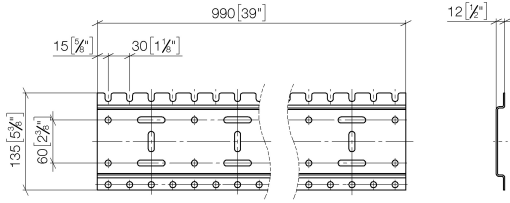

xGRID Installation track 990 mm -

12 320 970 90

- width 990mm
- height 135 mm
- depth 12 mm
- retaining screws and plugs

More information about the xGRID installation track can be found in the planning appendix to the SYMETRICS brochure.

xGRID Installation track 990 mm -

12 320 970 90

mm [inches]

xGRID Installation track 990 mm -

12 320 970 90

xGRID Installation track 990 mm -

12 320 970 90

Spare parts list

No.	Item Number	Name	Quantity used	Delivery time
	04 30 31 024 01 90	fixing set	6	2