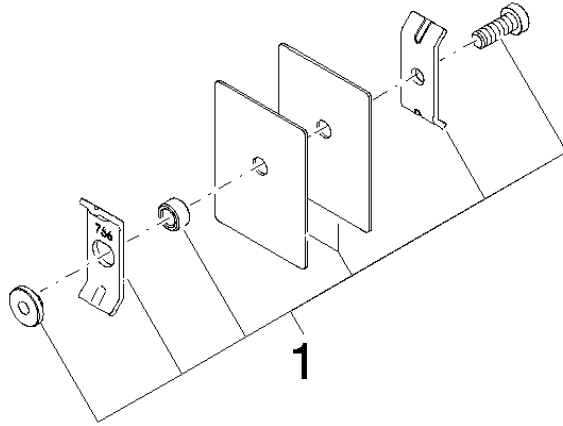

Attachment set for towel bar/tumbler mounting on two sides -

12 351 970 90

Attachment set for towel bar/tumbler mounting on two sides -

12 351 970 90

Attachment set for towel bar/tumbler mounting on two sides -

12 351 970 90

mm [inches]

Attachment set for towel bar/tumbler mounting on two sides -

12 351 970 90

Attachment set for towel bar/tumbler mounting on two sides -

12 351 970 90

Spare parts list