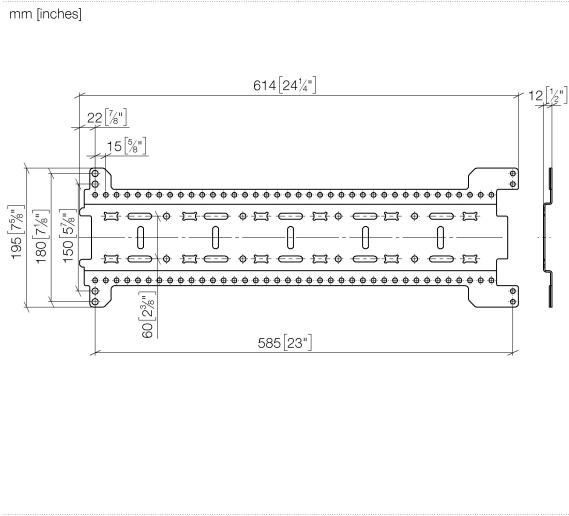

xGRID Installation track 555 mm -

12 360 970 90

- width 555mm
- height 135 mm
- depth 12 mm
- retaining screws and plugs

More about the xGRID installation track can be found in the Shower Book brochure

xGRID Installation track 555 mm -

12 360 970 90

xGRID Installation track 555 mm -

12 360 970 90

xGRID Installation track 555 mm -

12 360 970 90

Spare parts list

No.	Item Number	Name	Quantity used	Delivery time
	04 30 31 054 00 90	fixing set	3	2