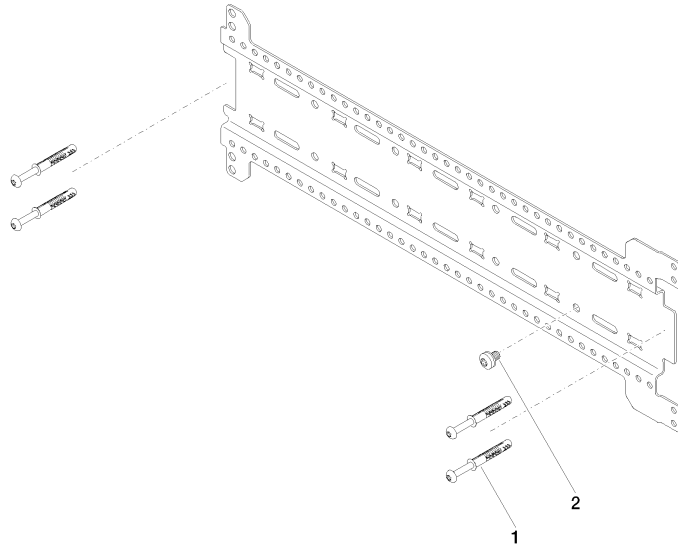

xGRID Installation track 555 mm -

12 360 970 90

- width 555mm
- height 135 mm
- depth 12 mm
- retaining screws and plugs

More about the xGRID installation track can be found in the Shower Book brochure

xGRID Installation track 555 mm -

12 360 970 90

xGRID Installation track 555 mm -

12 360 970 90

xGRID Installation track 555 mm -

12 360 970 90

Spare parts list

No.	Item Number	Name	Quantity used	Delivery time
	04 30 31 054 00 90	fixing set	3	2