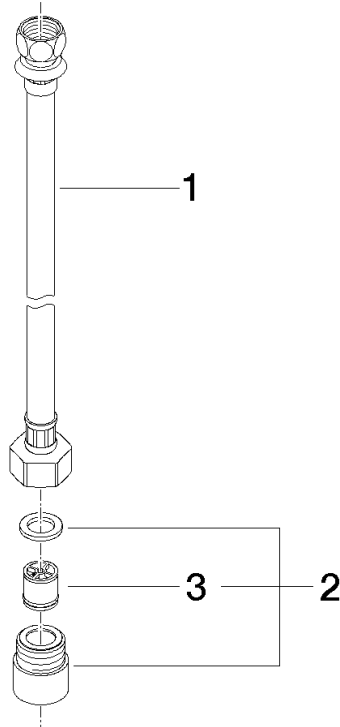

12 505 970 90

Fits: IMO, LULU, MADISON, MEM, TARA,
CL.1, LISSÉ, VAIA, META, CYO

High pressure hose 1/2" x 3/8" x 500 mm -

IMO

12 505 970 90

NOTE:only for electro-plated finishes.

High pressure hose 1/2" x 3/8" x 500 mm -

IMO

12 505 970 90

12 505 970 90

Product version up to 7/5/2018

Product version from 7/5/2018

High pressure hose 1/2" x 3/8" x 500 mm -

IMO

12 505 970 90

Spare parts list

Product version up to 7/5/2018

Product version from 7/5/2018

No.	Item Number	Name	Quantity used	Delivery time
	12 506 970 90	High pressure hoses -	3	2