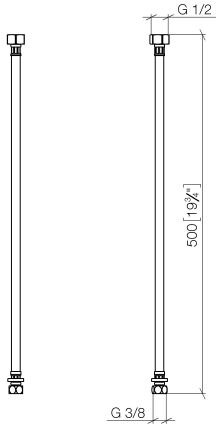

12 506 970 90

- 2x 3/8" x 1/2" x 500mm high pressure hose

Fits: IMO, LULU, MADISON, MEM, TARA,
CL.1, LISSÉ, VAIA, META, CYO

12 506 970 90

mm [inches]

High pressure hoses -

IMO

12 506 970 90

Spare parts list