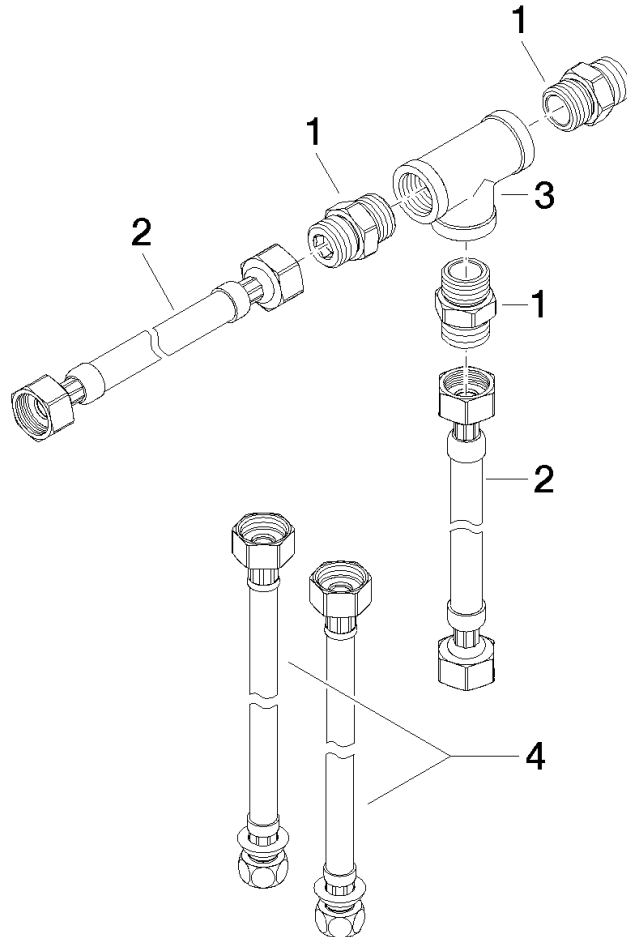

12 509 970 90

- 2x 1/2" x 1/2" x 412mm high pressure hose
- 2x 3/8" x 1/2" x 500mm high pressure hose

Hose connections for combining 2 outlet points with diverter 29 12X SSS.

Fits: IMO, LULU, MADISON, MEM, TARA,  
CL.1, LISSÉ, VAIA, META, CYO

Hose set -

12 509 970 90

mm [inches]

Product version from 4/1/2014

Hose set -

IMO

12 509 970 90

## Spare parts list

### Product version from 4/1/2014

No.	Item Number	Name	Quantity used	Delivery time
	09 24 03 242 90	nipple	8	2