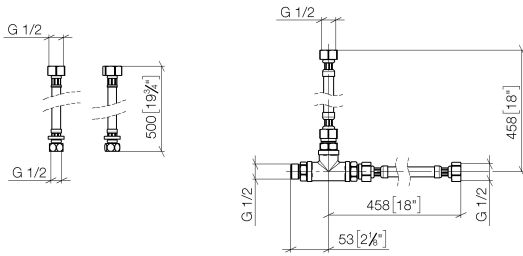

12 509 970 90

- 2x 1/2" x 1/2" x 412mm high pressure hose
- 2x 3/8" x 1/2" x 500mm high pressure hose

Hose connections for combining 2 outlet points with diverter 29 12X SSS.

Fits: IMO, LULU, MADISON, MEM, TARA,  
CL.1, LISSÉ, VAIA, META, CYO

Hose set -

12 509 970 90

mm [inches]

Product version from 4/1/2014

Hose set -

IMO

12 509 970 90

### Product version from 4/1/2014

No.	Item Number	Name	Quantity used	Delivery time
	09 24 03 242 90	nipple	8	2