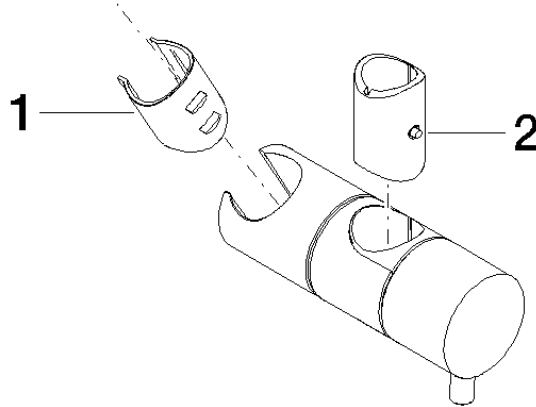

12 580 970 Product version from 10/1/2023

• for pipe diameter 18 mm

Fits: IMO, LULU, MADISON, MEM, TARA,
CL.1, LISSÉ, VAIA, META, CYO

| | | |
|---|-------------------------------|---------------|
|  | Chrome | 12 580 970-00 |
|  | Brushed Platinum | 12 580 970-06 |
|  | Platinum | 12 580 970-08 |
|  | Durabrand (23kt Gold) | 12 580 970-09 |
|  | Dark Chrome | 12 580 970-19 |
|  | Light Gold | 12 580 970-26 |
|  | Brushed Light Gold | 12 580 970-27 |
|  | Brushed Durabrand (23kt Gold) | 12 580 970-28 |
|  | Matte Black | 12 580 970-33 |
|  | Brushed Bronze | 12 580 970-42 |
|  | Brushed Champagne (22kt Gold) | 12 580 970-46 |
|  | Champagne (22kt Gold) | 12 580 970-47 |
|  | Brushed Chrome | 12 580 970-93 |
|  | Brushed Dark Platinum | 12 580 970-99 |

12 580 970 Product version from 10/1/2023

mm [inches]

12 580 970 Product version from 10/1/2023

Parts for other finishes can be found here: Brushed
Platinum

Spare parts list

| No. | Item Number | Name | Quantity used | Delivery time |
|-----|-----------------|---------|---------------|---------------|
| 1 | 09 12 12 217 90 | sleeve | 1 | 2 |
| 2 | 08 18 40 579 90 | adaptor | 1 | 2 |