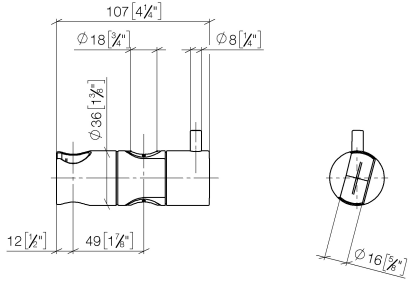

12 580 970 Product version from 10/1/2023

• for pipe diameter 18 mm

Fits: IMO, LULU, MADISON, MEM, TARA,
CL.1, LISSÉ, VAIA, META, CYO

| | | |
|---|-------------------------------|---------------|
|  | Chrome | 12 580 970-00 |
|  | Brushed Platinum | 12 580 970-06 |
|  | Platinum | 12 580 970-08 |
|  | Durabrand (23kt Gold) | 12 580 970-09 |
|  | Dark Chrome | 12 580 970-19 |
|  | Light Gold | 12 580 970-26 |
|  | Brushed Light Gold | 12 580 970-27 |
|  | Brushed Durabrand (23kt Gold) | 12 580 970-28 |
|  | Matte Black | 12 580 970-33 |
|  | Brushed Bronze | 12 580 970-42 |
|  | Brushed Champagne (22kt Gold) | 12 580 970-46 |
|  | Champagne (22kt Gold) | 12 580 970-47 |
|  | Brushed Chrome | 12 580 970-93 |
|  | Brushed Dark Platinum | 12 580 970-99 |

12 580 970 Product version from 10/1/2023

mm [inches]

12 580 970 Product version from 10/1/2023

Parts for other finishes can be found here: Brushed
Platinum

Spare parts list

| No. | Item Number | Name | Quantity used | Delivery time |
|-----|-----------------|---------|---------------|---------------|
| 1 | 09 12 12 217 90 | sleeve | 1 | 2 |
| 2 | 08 18 40 579 90 | adaptor | 1 | 2 |