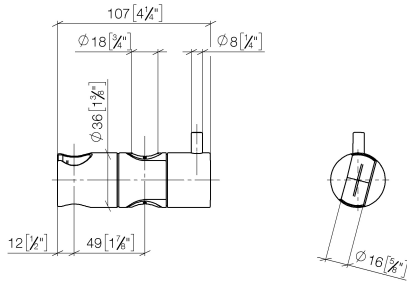

Slide unit - Brushed Platinum

12 580 970 Product version from 10/1/2023

- for pipe diameter 18 mm

| | | |
|---|-------------------------------|---------------|
|  | Brushed Platinum | 12 580 970-06 |
|  | Chrome | 12 580 970-00 |
|  | Platinum | 12 580 970-08 |
| | Durabronz (23kt Gold) | 12 580 970-09 |
|  | Dark Chrome | 12 580 970-19 |
|  | Light Gold | 12 580 970-26 |
|  | Brushed Light Gold | 12 580 970-27 |
|  | Brushed Durabronz (23kt Gold) | 12 580 970-28 |
|  | Matte Black | 12 580 970-33 |
|  | Brushed Bronze | 12 580 970-42 |
|  | Brushed Champagne (22kt Gold) | 12 580 970-46 |
|  | Champagne (22kt Gold) | 12 580 970-47 |
|  | Brushed Chrome | 12 580 970-93 |
|  | Brushed Dark Platinum | 12 580 970-99 |

Slide unit - Brushed Platinum

12 580 970 Product version from 10/1/2023

mm [inches]

Slide unit - Brushed Platinum

12 580 970 Product version from 10/1/2023

Parts for other
finishes can be found
here: [Chrome](#)