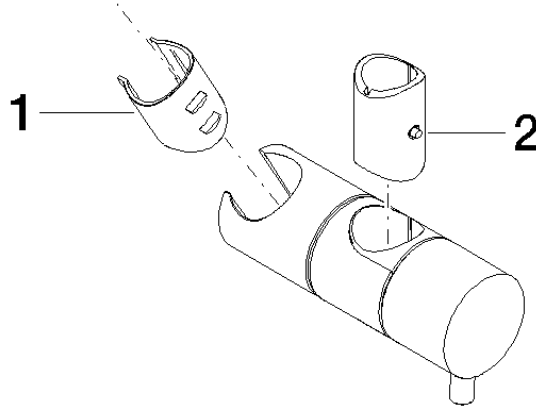

Slide unit - Brushed Platinum

12 580 970 Product version from 10/1/2023

- for pipe diameter 18 mm

| | | |
|---|-------------------------------|---------------|
|  | Brushed Platinum | 12 580 970-06 |
|  | Chrome | 12 580 970-00 |
|  | Platinum | 12 580 970-08 |
| | Durabronz (23kt Gold) | 12 580 970-09 |
|  | Dark Chrome | 12 580 970-19 |
|  | Light Gold | 12 580 970-26 |
|  | Brushed Light Gold | 12 580 970-27 |
|  | Brushed Durabronz (23kt Gold) | 12 580 970-28 |
|  | Matte Black | 12 580 970-33 |
|  | Brushed Bronze | 12 580 970-42 |
|  | Brushed Champagne (22kt Gold) | 12 580 970-46 |
|  | Champagne (22kt Gold) | 12 580 970-47 |
|  | Brushed Chrome | 12 580 970-93 |
|  | Brushed Dark Platinum | 12 580 970-99 |

Slide unit - Brushed Platinum

12 580 970 Product version from 10/1/2023

mm [inches]

Slide unit - Brushed Platinum

12 580 970 Product version from 10/1/2023

Parts for other
finishes can be found
here: [Chrome](#)