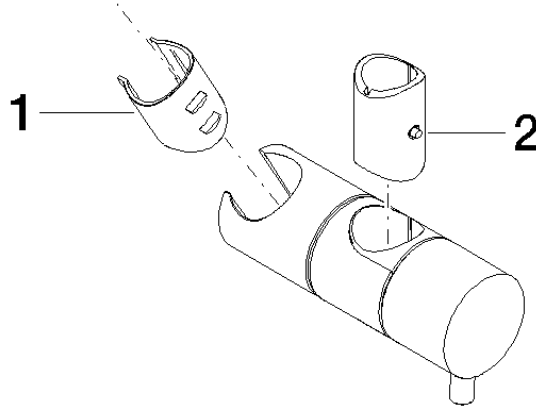

Slide unit - Brushed Light Gold

12 580 970 Product version from 10/1/2023

- for pipe diameter 18 mm

	Brushed Light Gold	12 580 970-27
	Chrome	12 580 970-00
	Brushed Platinum	12 580 970-06
	Platinum	12 580 970-08
	Durabronz (23kt Gold)	12 580 970-09
	Dark Chrome	12 580 970-19
	Light Gold	12 580 970-26
	Brushed Durabronz (23kt Gold)	12 580 970-28
	Matte Black	12 580 970-33
	Brushed Bronze	12 580 970-42
	Brushed Champagne (22kt Gold)	12 580 970-46
	Champagne (22kt Gold)	12 580 970-47
	Brushed Chrome	12 580 970-93
	Brushed Dark Platinum	12 580 970-99

Slide unit - Brushed Light Gold

12 580 970 Product version from 10/1/2023

mm [inches]

Slide unit - Brushed Light Gold

12 580 970 Product version from 10/1/2023

Parts for other finishes can be found here: [Chrome](#)

Spare parts list

No.	Item Number	Name	Quantity used	Delivery time
1	09 12 12 217 90	sleeve	1	2
2	08 18 40 579 90	adaptor	1	2