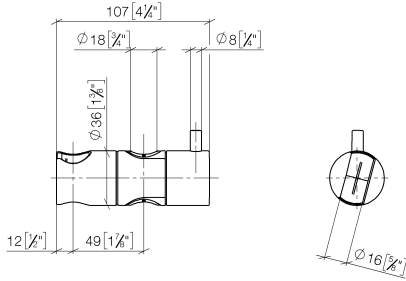

Slide unit - Brushed Light Gold

12 580 970 Product version from 10/1/2023

- for pipe diameter 18 mm

	Brushed Light Gold	12 580 970-27
	Chrome	12 580 970-00
	Brushed Platinum	12 580 970-06
	Platinum	12 580 970-08
	Durabronz (23kt Gold)	12 580 970-09
	Dark Chrome	12 580 970-19
	Light Gold	12 580 970-26
	Brushed Durabronz (23kt Gold)	12 580 970-28
	Matte Black	12 580 970-33
	Brushed Bronze	12 580 970-42
	Brushed Champagne (22kt Gold)	12 580 970-46
	Champagne (22kt Gold)	12 580 970-47
	Brushed Chrome	12 580 970-93
	Brushed Dark Platinum	12 580 970-99

Slide unit - Brushed Light Gold

12 580 970 Product version from 10/1/2023

mm [inches]

Slide unit - Brushed Light Gold

12 580 970 Product version from 10/1/2023

Parts for other finishes can be found here: [Chrome](#)

Spare parts list

No.	Item Number	Name	Quantity used	Delivery time
1	09 12 12 217 90	sleeve	1	2
2	08 18 40 579 90	adaptor	1	2