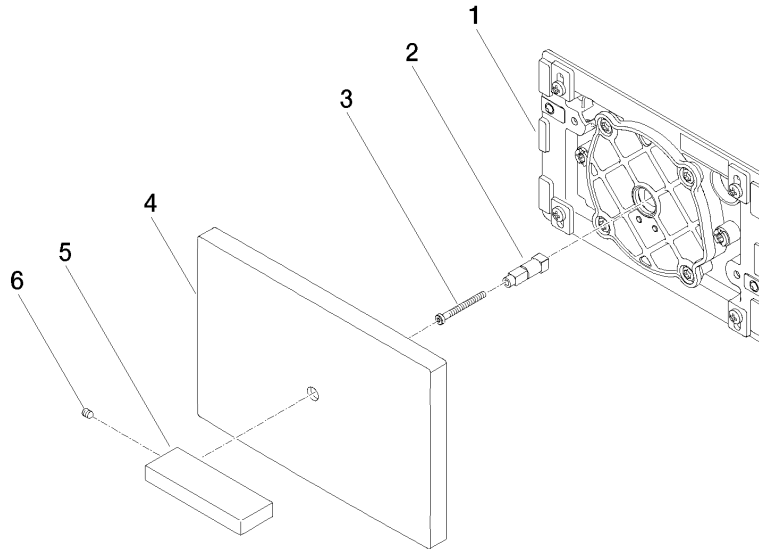

12 660 979

mm [inches]

12 660 979

Product version up to 5/27/2021

Product version from 5/27/2021

Parts for other
finishes can be found
here: [Chrome](#)

Cover plate for the concealed WC cistern made by TeCe - Platinum