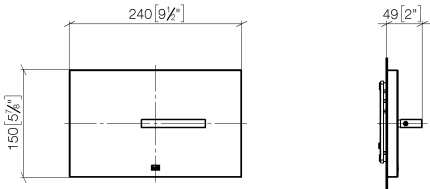

12 660 979

Fits: IMO, LULU, MADISON, MEM, TARA, CL.1, LISSÉ, VAIA, META, CYO

- cover plate 150 x 240 x 15 mm
- flush handle with rotary operation and two-volume technology (full flush/partial flush)

This product is compatible with the following TECE products:

12 660 979

mm [inches]

12 660 979

Product version up to 5/27/2021

Product version from 5/27/2021

Parts for other
finishes can be found
here: [Chrome](#)

Cover plate for the concealed WC cistern made by TeCe - Platinum