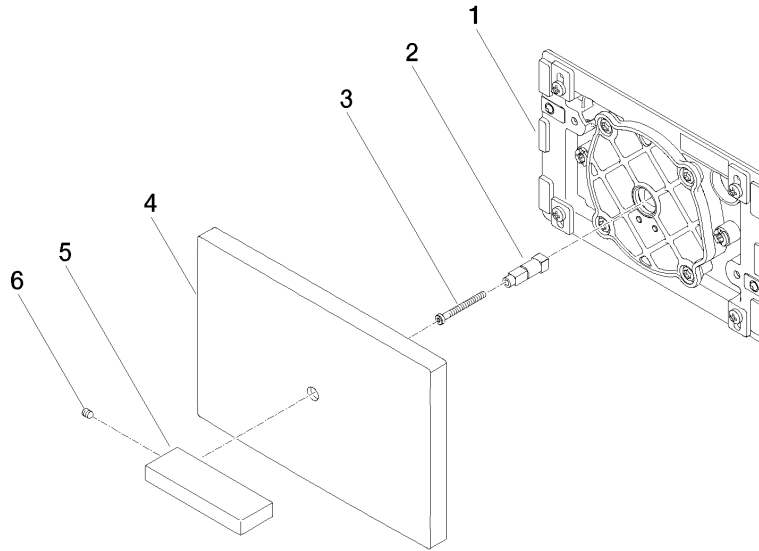

12 660 979

mm [inches]

12 660 979

Product version up to 5/27/2021

Product version from 5/27/2021

Parts for other
finishes can be found
here: [Chrome](#)

Cover plate for the concealed WC cistern made by TeCe - Platinum