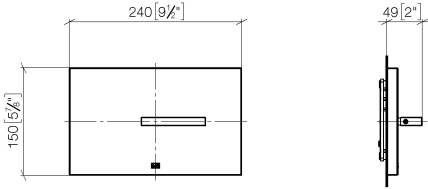

12 660 979

Fits: IMO, LULU, MADISON, MEM, TARA, CL.1, LISSÉ, VAIA, META, CYO

- cover plate 150 x 240 x 15 mm
- flush handle with rotary operation and two-volume technology (full flush/partial flush)

This product is compatible with the following TECE products:

12 660 979

mm [inches]

12 660 979

Product version from 5/27/2021

Parts for other
finishes can be found
here: [Chrome](#)

12 660 979

Spare parts list

Product version from 5/27/2021