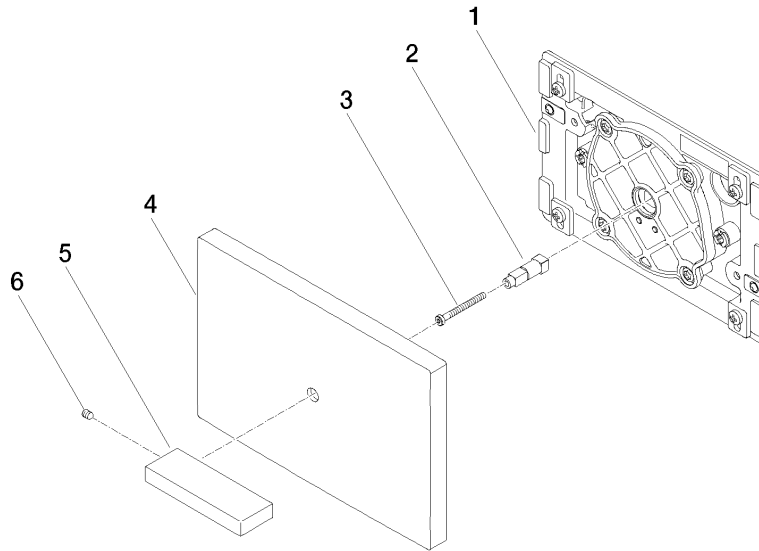

12 660 979

mm [inches]

12 660 979

Product version from 5/27/2021

Parts for other
finishes can be found
here: [Chrome](#)

12 660 979

Spare parts list

Product version from 5/27/2021