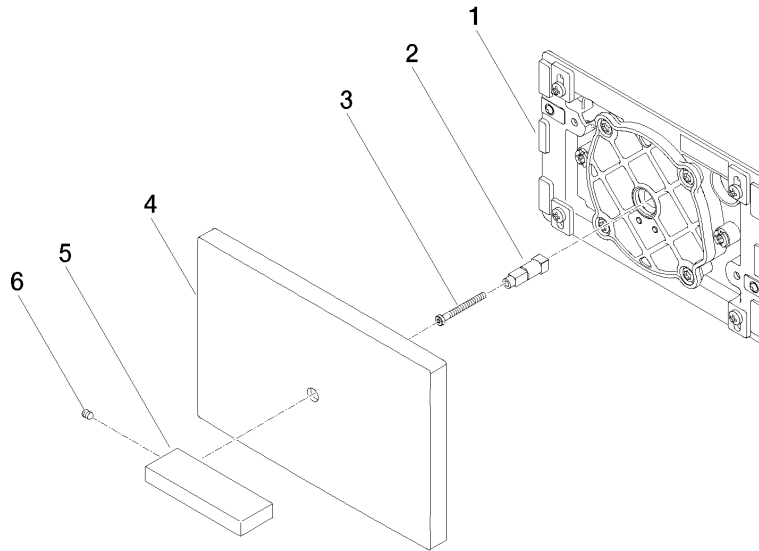

12 660 979

mm [inches]

12 660 979

**Product version from 5/27/2021**

Parts for other finishes can be found here: [Chrome](#)

12 660 979