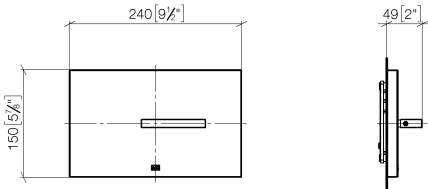

12 660 979

Fits: IMO, LULU, MADISON, MEM, TARA, CL.1, LISSÉ, VAIA, META, CYO

- cover plate 150 x 240 x 15 mm
- flush handle with rotary operation and two-volume technology (full flush/partial flush)

**This product is compatible with the following TECE products:**

12 660 979

mm [inches]

12 660 979

**Product version from 5/27/2021**

Parts for other finishes can be found here: [Chrome](#)

12 660 979