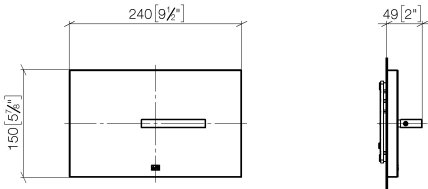

**Cover plate for the concealed WC cistern made by TeCe - Brushed Durabross (23kt Gold)**

IMO

12 660 979

Fits: IMO, LULU, MADISON, MEM, TARA, CL.1, LISSÉ, VAIA, META, CYO

- cover plate 150 x 240 x 15 mm
- flush handle with rotary operation and two-volume technology (full flush/partial flush)

# Cover plate for the concealed WC cistern made by TeCe - Brushed Durabross (23kt Gold)

IMO

12 660 979  
mm [inches]

Cover plate for the concealed WC cistern made by TeCe - Brushed Durabross  
(23kt Gold)