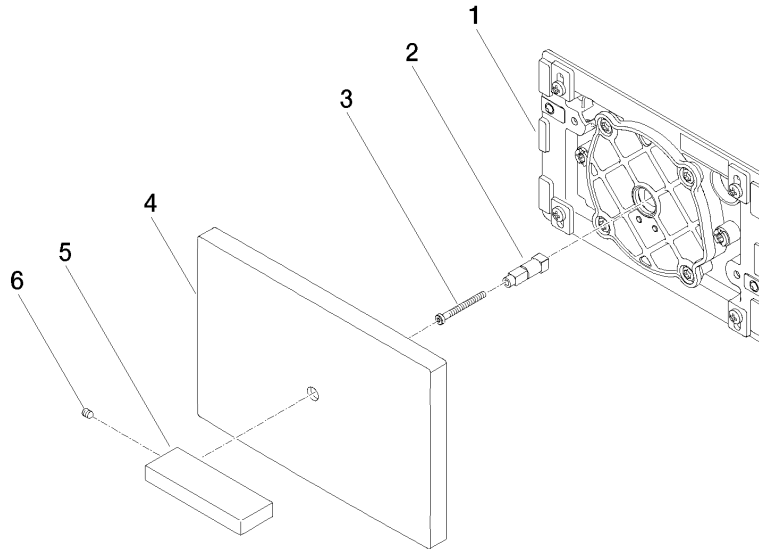

**Cover plate for the concealed WC cistern made by TeCe - Brushed Durabross (23kt Gold)**

IMO

12 660 979

Fits: IMO, LULU, MADISON, MEM, TARA, CL.1, LISSÉ, VAIA, META, CYO

- cover plate 150 x 240 x 15 mm
- flush handle with rotary operation and two-volume technology (full flush/partial flush)

# Cover plate for the concealed WC cistern made by TeCe - Brushed Durabross (23kt Gold)

IMO

12 660 979  
mm [inches]

Cover plate for the concealed WC cistern made by TeCe - Brushed Durabross  
(23kt Gold)

12 660 979

Product version up to 5/27/2021

**Product version from 5/27/2021**

Parts for other  
finishes can be found  
here: [Chrome](#)

Cover plate for the concealed WC cistern made by TeCe - Brushed Durabrass  
(23kt Gold)