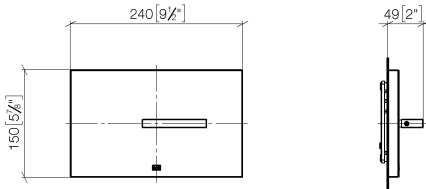

Cover plate for the concealed WC cistern made by TeCe - Brushed Durabronze
(23kt Gold)

IMO

12 660 979 Product version from 5/27/2021
mm [inches]