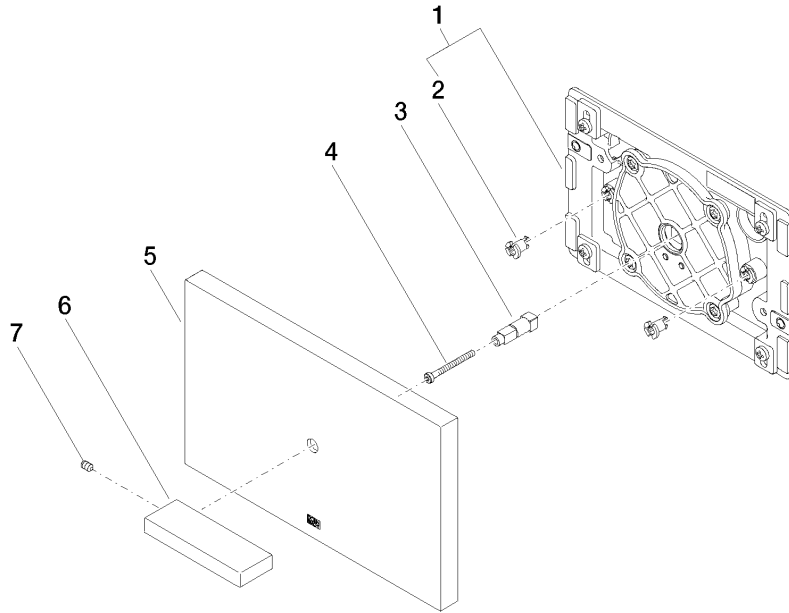

Cover plate for the concealed WC cistern made by TeCe - Brushed Durabrass (23kt Gold)

IMO

12 660 979 Product version from 5/27/2021

Parts for other finishes can be found here: [Chrome](#)

Spare parts list

No.	Item Number	Name	Quantity used	Delivery time
1	04 28 01 053 00 90	plate	1	2
2	90 18 40 295 00 90	sleeve	1	2
3	09 18 20 038 90	base	1	2
4	09 30 30 086 90	screw	1	2
5	09 11 01 179-28	cover	1	-
Spare part can no longer be ordered, please order the replacement item				
6	09 20 97 057-28	handle	1	20
7	09 31 11 058 90	pin	1	2