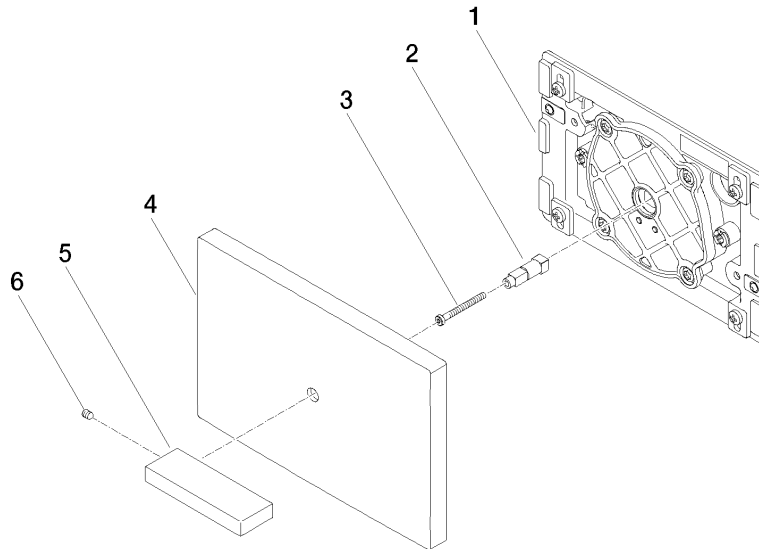

12 660 979

mm [inches]

12 660 979

Product version from 5/27/2021

Parts for other finishes can be found here: [Chrome](#)

12 660 979

Spare parts list

Product version from 5/27/2021