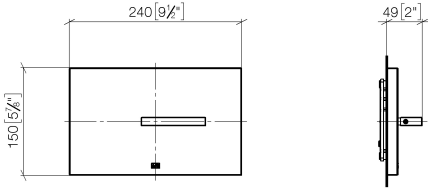

12 660 979

Fits: IMO, LULU, MADISON, MEM, TARA,
CL.1, LISSÉ, VAIA, META, CYO

- cover plate 150 x 240 x 15 mm
- flush handle with rotary operation and two-volume technology (full flush/partial flush)

This product is compatible with the following TECE products:

12 660 979

mm [inches]

12 660 979

Product version from 5/27/2021

Parts for other finishes can be found here: [Chrome](#)

12 660 979

Spare parts list

Product version from 5/27/2021